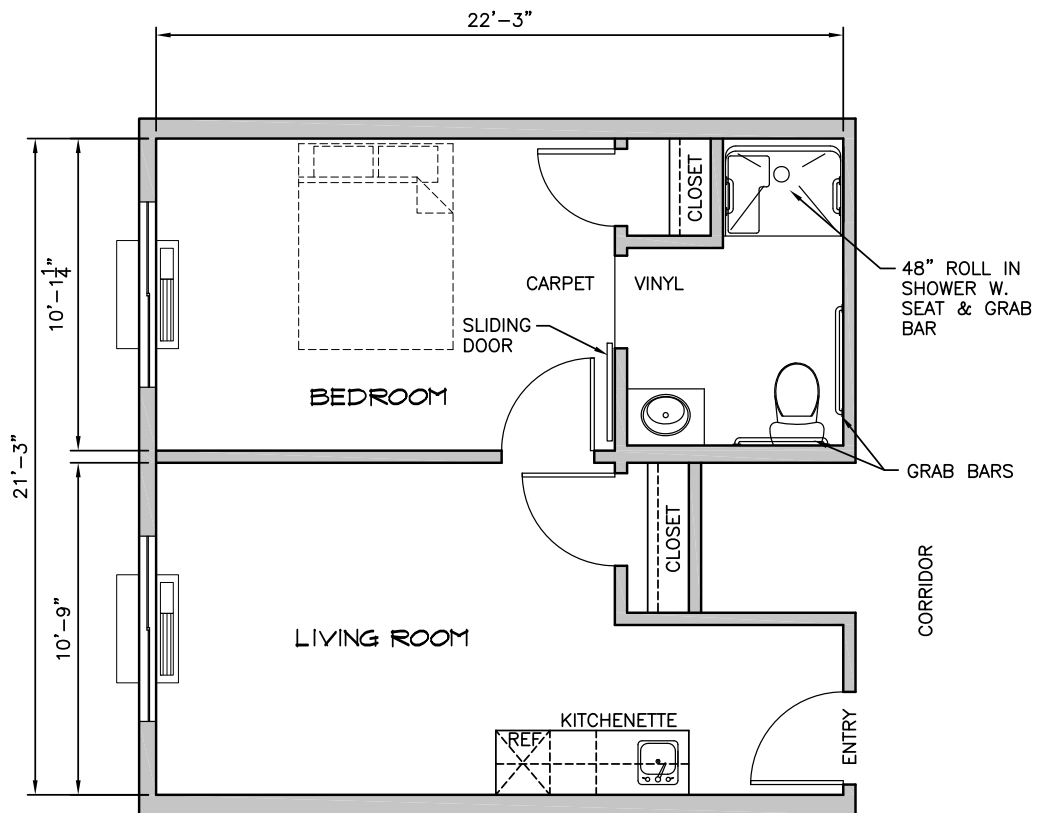

**PRIVATE STUDIO (290 SF)**

**1 BEDROOM SUITE (440 SF)**