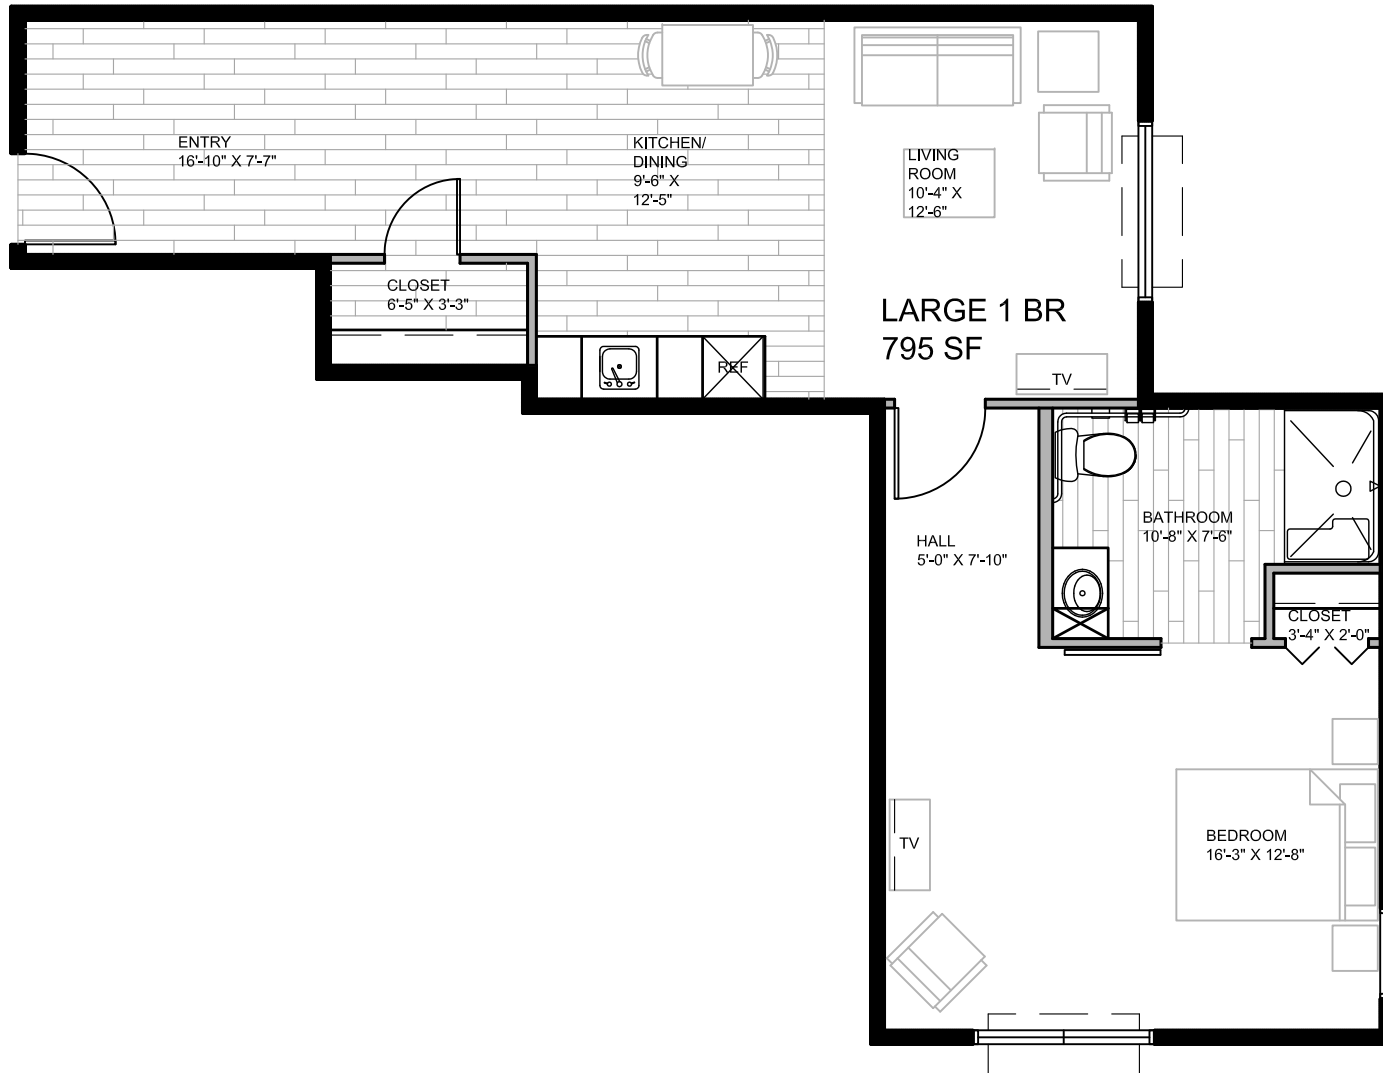

## STUDIO 346 SF

NOT TO SCALE

(22) UNITS TOTAL  
(1) BED EACH  
(ALL ACCESSIBLE)

## COMPANION 470 SF

NOT TO SCALE

(12) UNITS TOTAL  
(2) BEDS EACH  
(ALL ACCESSIBLE)

3

**LARGE STUDIO 401 SF**

NOT TO SCALE

(2) UNITS TOTAL  
(1) BED EACH  
(ALL ACCESSIBLE)

# FIELDSTONE<sup>®</sup>

MEMORY CARE

4

1 BEDROOM 566 SF

NOT TO SCALE

(2) UNITS TOTAL  
(1) BED EACH  
(ALL ACCESSIBLE)

# FIELDSTONE<sup>®</sup>

MEMORY CARE

5

1 BEDROOM + 795 SF

NOT TO SCALE

(2) UNITS TOTAL  
(1) BED EACH  
(ALL ACCESSIBLE)