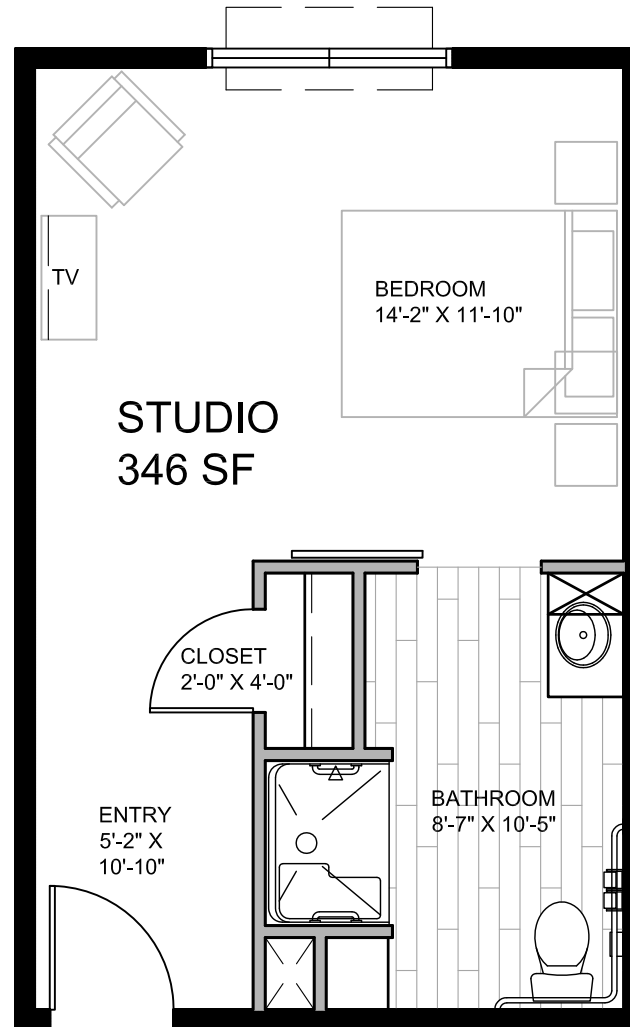

FIELDSTONE®

MEMORY CARE

1

STUDIO 346 SF

NOT TO SCALE

(22) UNITS TOTAL
(1) BED EACH
(ALL ACCESSIBLE)