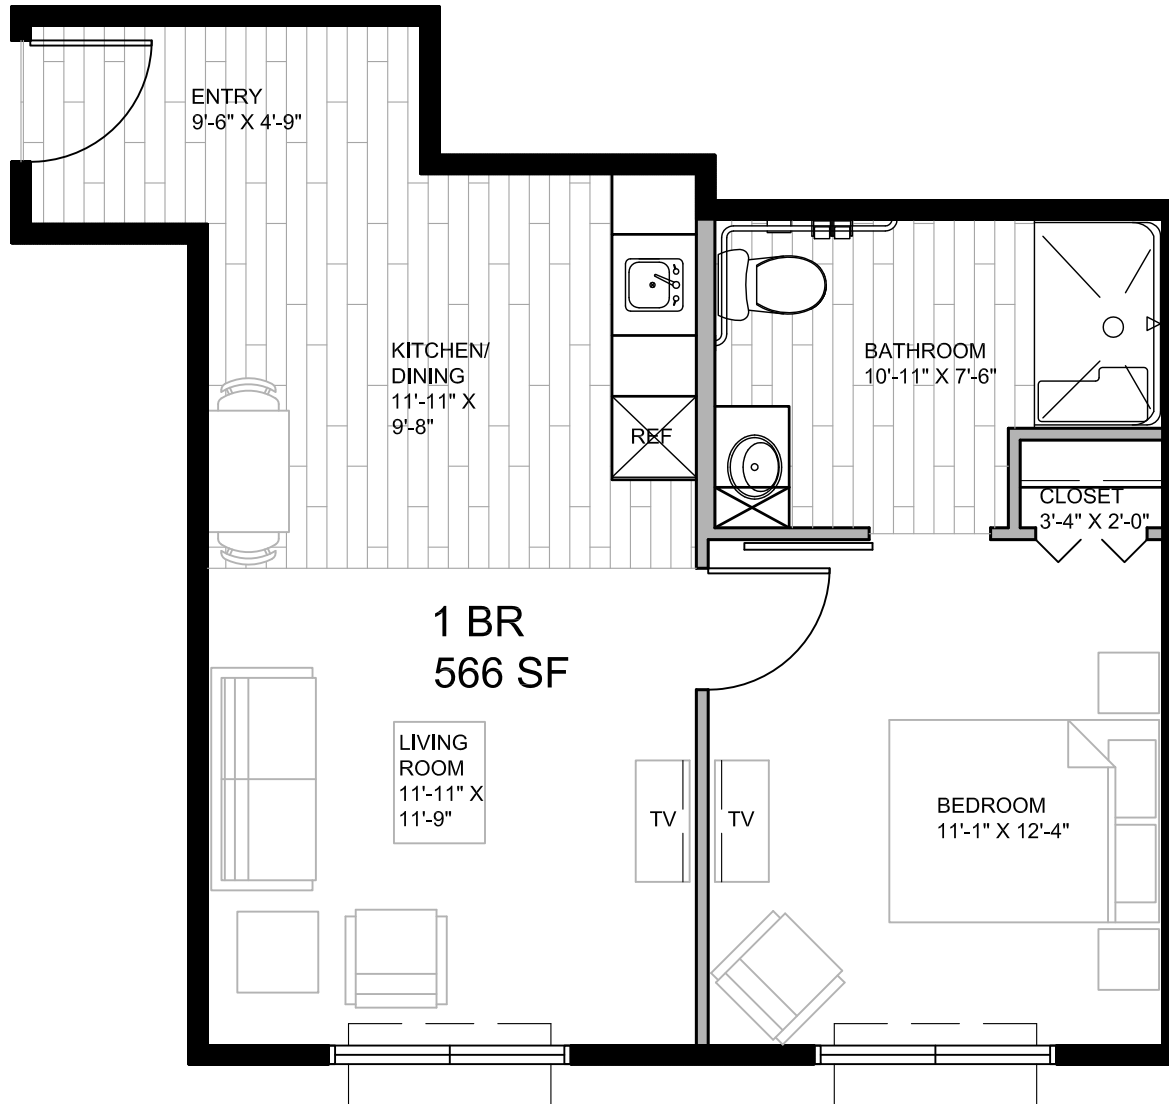

## STUDIO 346 SF

NOT TO SCALE

(22) UNITS TOTAL  
(1) BED EACH  
(ALL ACCESSIBLE)

## COMPANION 470 SF

NOT TO SCALE

(12) UNITS TOTAL  
(2) BEDS EACH  
(ALL ACCESSIBLE)

3

**LARGE STUDIO 401 SF**

NOT TO SCALE

(2) UNITS TOTAL  
(1) BED EACH  
(ALL ACCESSIBLE)

# FIELDSTONE<sup>®</sup>

MEMORY CARE

4

1 BEDROOM 566 SF

NOT TO SCALE

(2) UNITS TOTAL  
(1) BED EACH  
(ALL ACCESSIBLE)