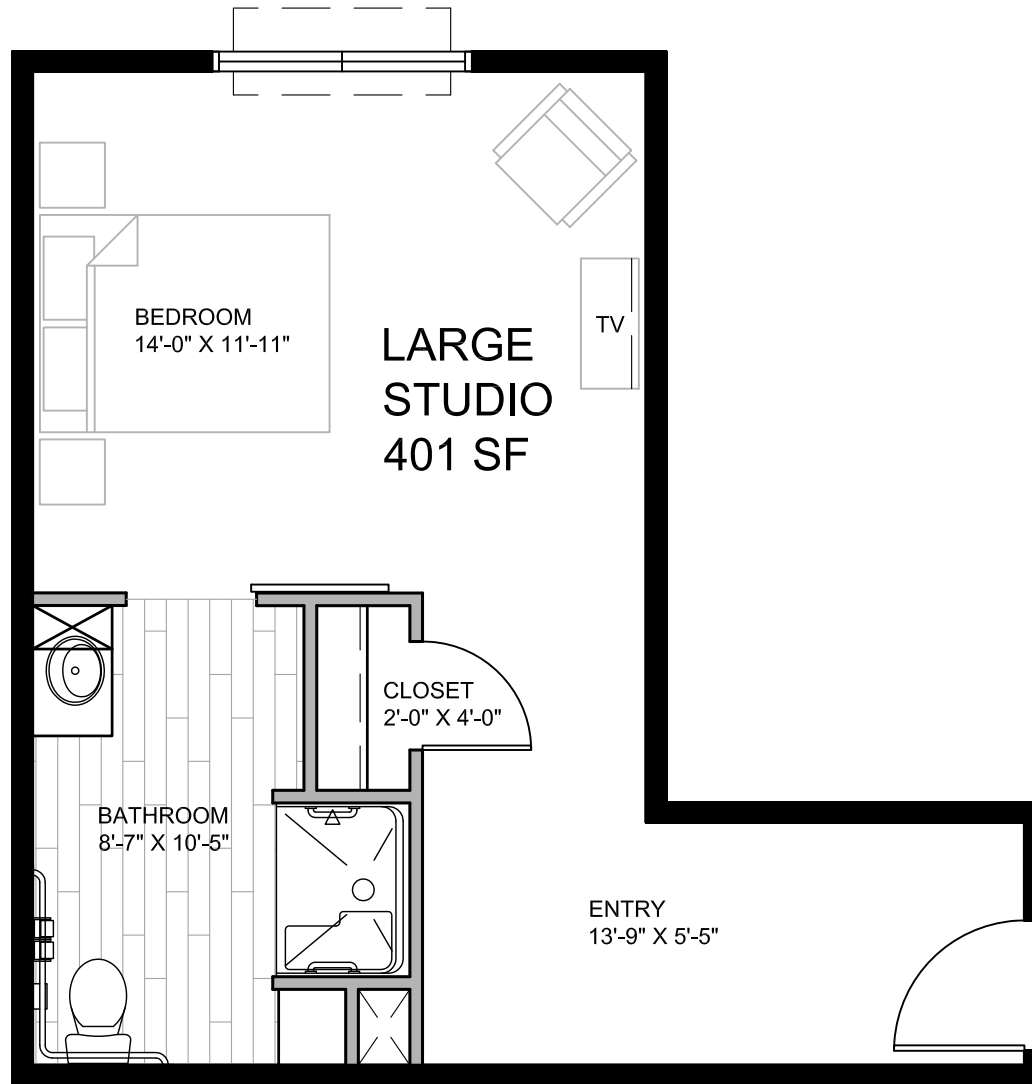

## STUDIO 346 SF

NOT TO SCALE

(22) UNITS TOTAL  
(1) BED EACH  
(ALL ACCESSIBLE)

## COMPANION 470 SF

NOT TO SCALE

(12) UNITS TOTAL  
(2) BEDS EACH  
(ALL ACCESSIBLE)

3

**LARGE STUDIO 401 SF**

NOT TO SCALE

(2) UNITS TOTAL  
(1) BED EACH  
(ALL ACCESSIBLE)