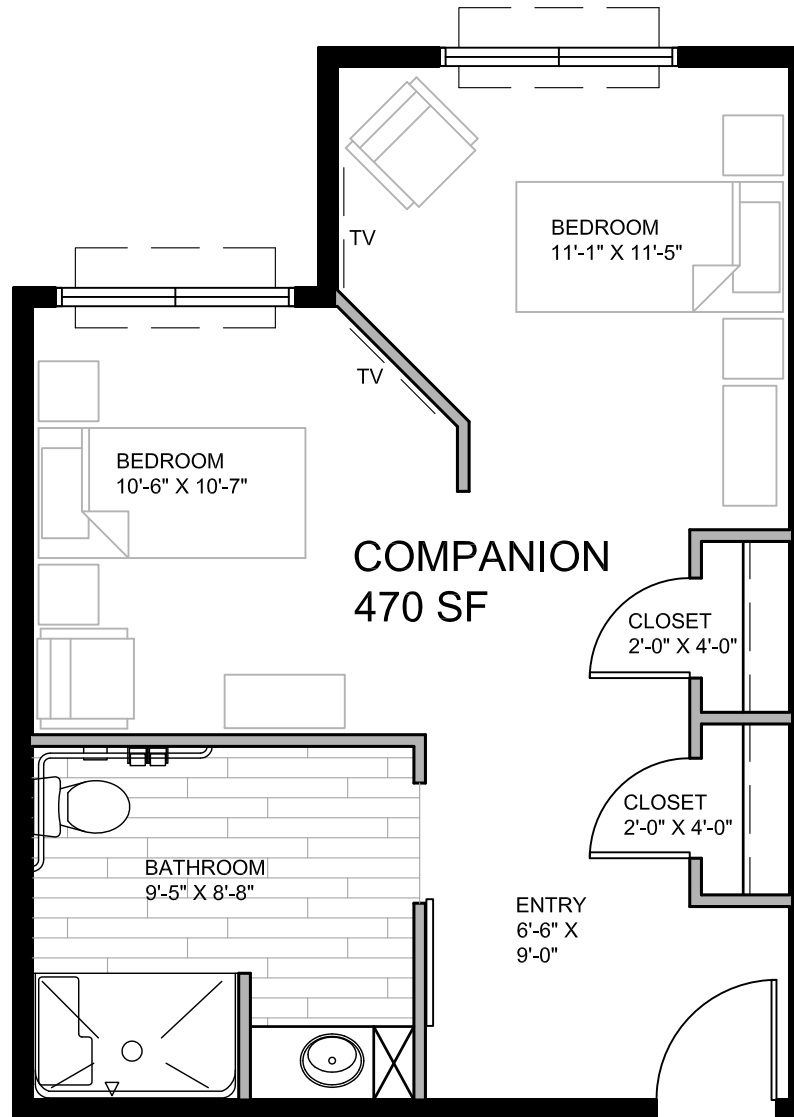

FIELDSTONE®

MEMORY CARE

2

COMPANION 470 SF

NOT TO SCALE

(12) UNITS TOTAL
(2) BEDS EACH
(ALL ACCESSIBLE)