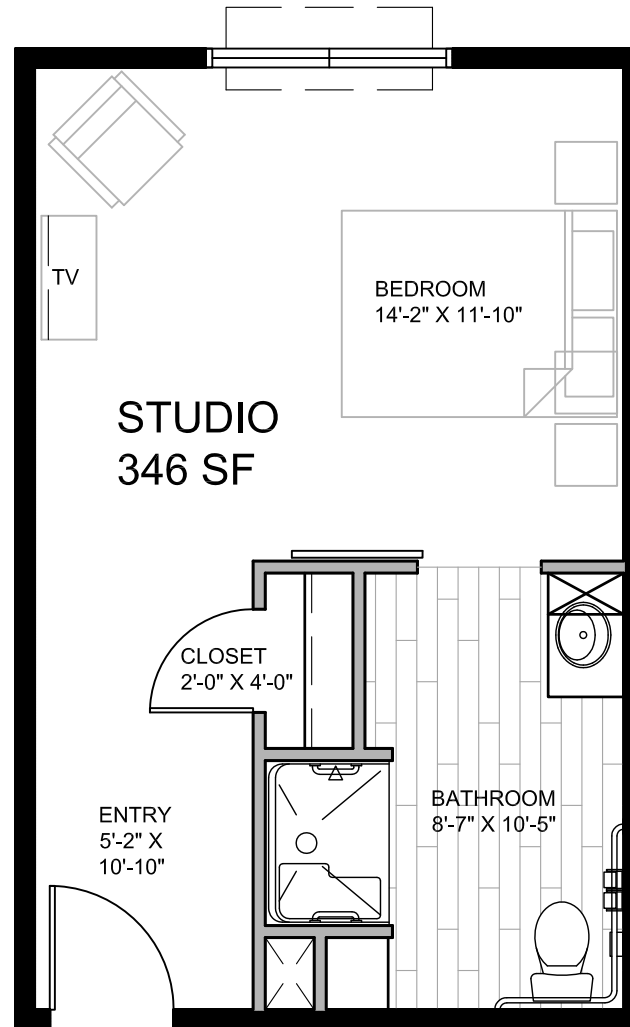

FIELDSTONE[®]

MEMORY CARE

1

STUDIO 346 SF

NOT TO SCALE

(22) UNITS TOTAL
(1) BED EACH
(ALL ACCESSIBLE)

3

LARGE STUDIO 401 SF

NOT TO SCALE

(2) UNITS TOTAL
(1) BED EACH
(ALL ACCESSIBLE)

FIELDSTONE[®]

MEMORY CARE

4

1 BEDROOM 566 SF

NOT TO SCALE

(2) UNITS TOTAL
(1) BED EACH
(ALL ACCESSIBLE)

FIELDSTONE[®]

MEMORY CARE

5

1 BEDROOM + 795 SF

NOT TO SCALE

(2) UNITS TOTAL
(1) BED EACH
(ALL ACCESSIBLE)

FIELDSTONE[®]

MEMORY CARE