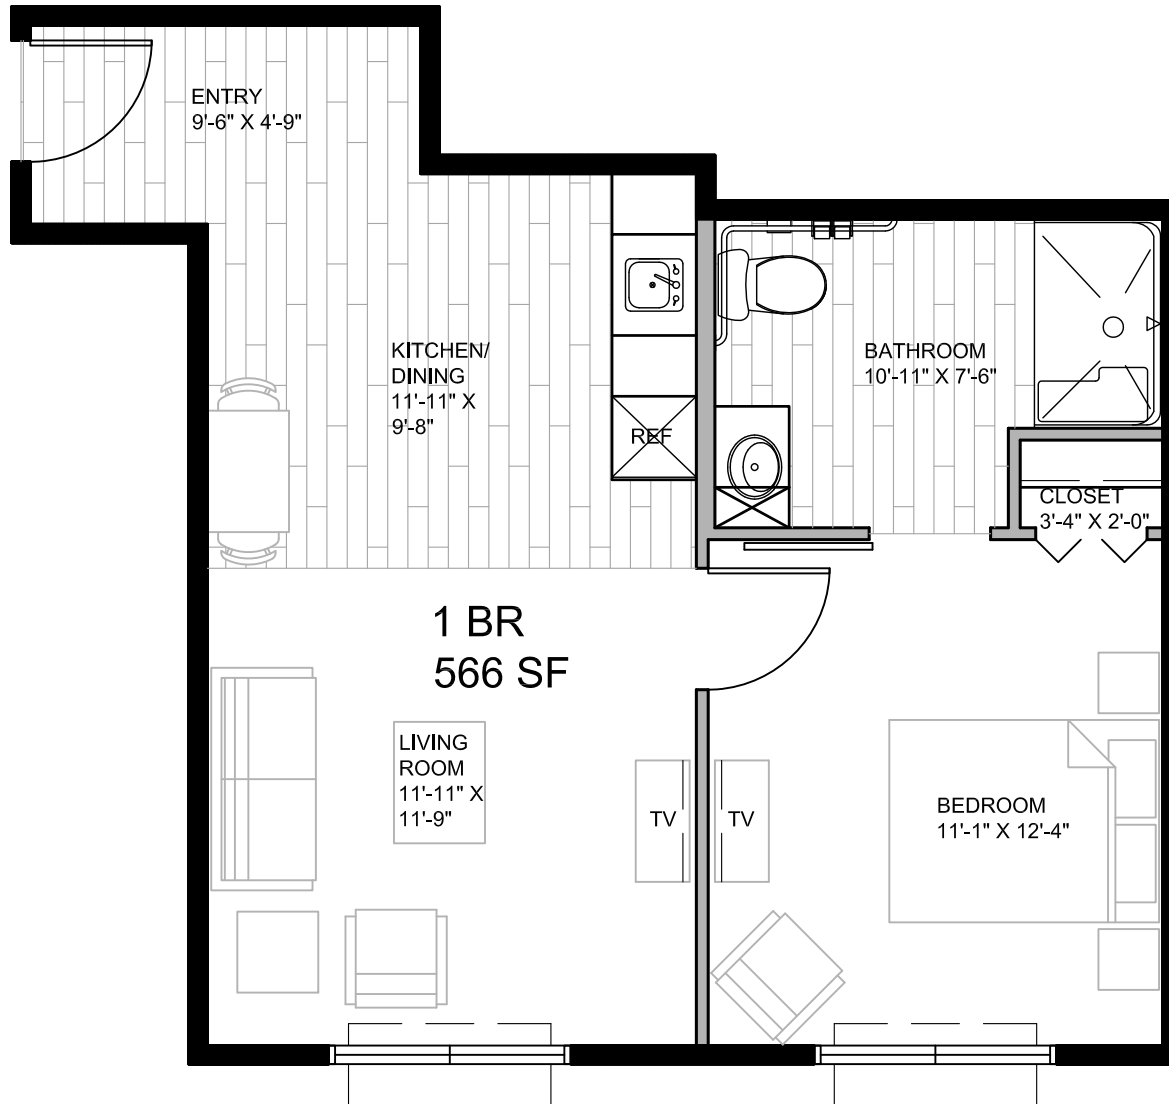

FIELDSTONE[®]

MEMORY CARE

1

STUDIO 346 SF

NOT TO SCALE

(22) UNITS TOTAL
(1) BED EACH
(ALL ACCESSIBLE)

3

LARGE STUDIO 401 SF

NOT TO SCALE

(2) UNITS TOTAL
(1) BED EACH
(ALL ACCESSIBLE)

FIELDSTONE[®]

MEMORY CARE

4

1 BEDROOM 566 SF

NOT TO SCALE

(2) UNITS TOTAL
(1) BED EACH
(ALL ACCESSIBLE)

FIELDSTONE[®]

MEMORY CARE

5

1 BEDROOM + 795 SF

NOT TO SCALE

(2) UNITS TOTAL
(1) BED EACH
(ALL ACCESSIBLE)

FIELDSTONE[®]

MEMORY CARE