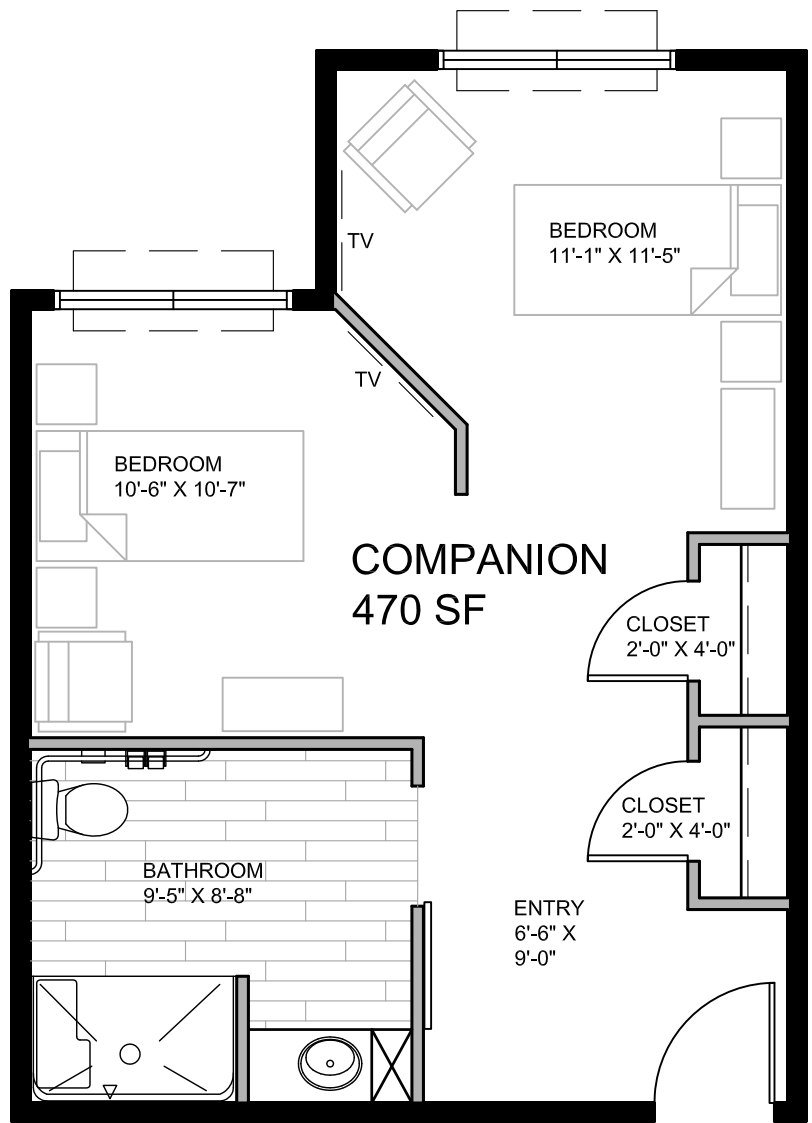

FIELDSTONE[®]

MEMORY CARE

1

STUDIO 346 SF

NOT TO SCALE

(22) UNITS TOTAL
(1) BED EACH
(ALL ACCESSIBLE)

3

LARGE STUDIO 401 SF

NOT TO SCALE

(2) UNITS TOTAL
(1) BED EACH
(ALL ACCESSIBLE)

FIELDSTONE[®]

MEMORY CARE

4

1 BEDROOM 566 SF

NOT TO SCALE

(2) UNITS TOTAL
(1) BED EACH
(ALL ACCESSIBLE)

FIELDSTONE[®]

MEMORY CARE

5

1 BEDROOM + 795 SF

NOT TO SCALE

(2) UNITS TOTAL
(1) BED EACH
(ALL ACCESSIBLE)

FIELDSTONE[®]

MEMORY CARE

2

COMPANION 470 SF

NOT TO SCALE

(12) UNITS TOTAL
(2) BEDS EACH
(ALL ACCESSIBLE)