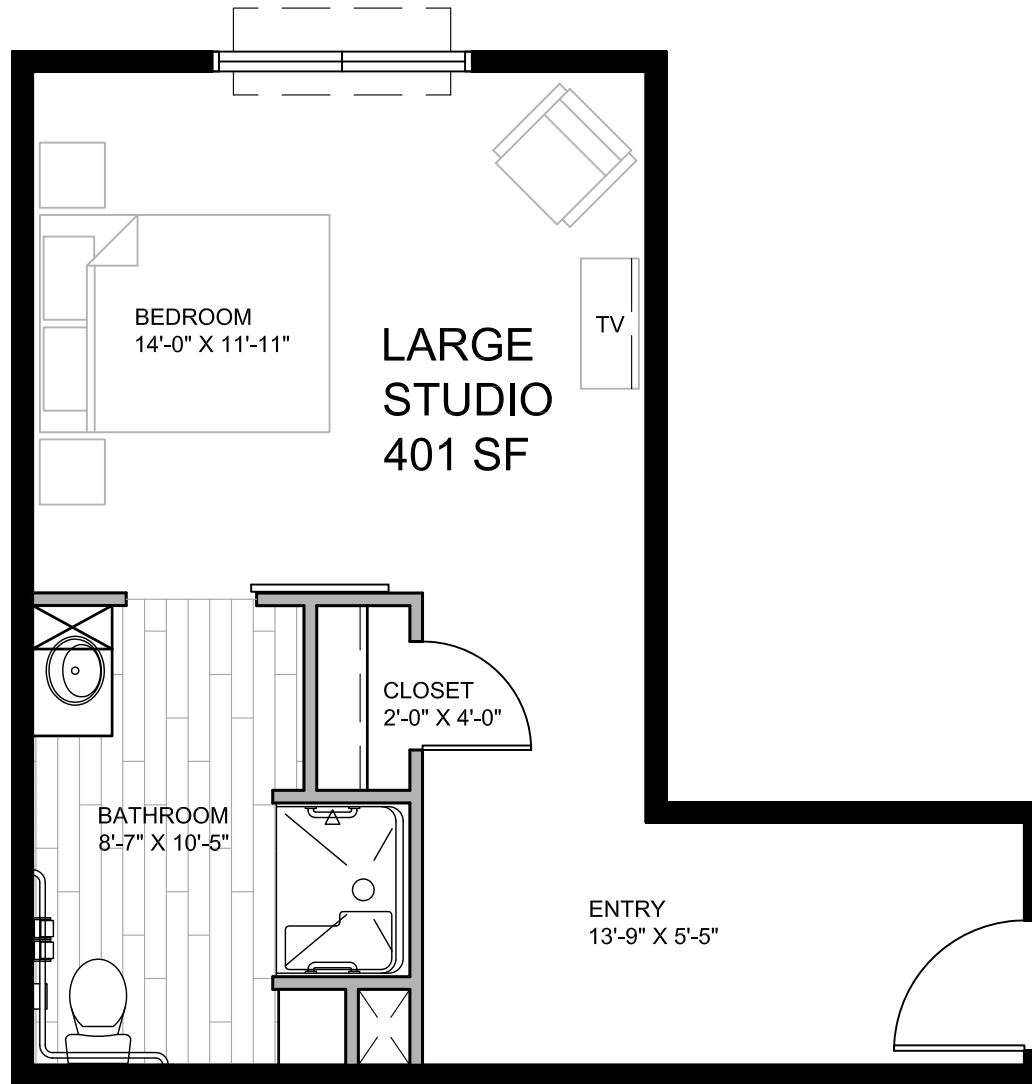

FIELDSTONE[®]

MEMORY CARE

1

STUDIO 346 SF

NOT TO SCALE

(22) UNITS TOTAL
(1) BED EACH
(ALL ACCESSIBLE)

3

LARGE STUDIO 401 SF

NOT TO SCALE

(2) UNITS TOTAL
(1) BED EACH
(ALL ACCESSIBLE)

FIELDSTONE[®]

MEMORY CARE

4

1 BEDROOM 566 SF

NOT TO SCALE

(2) UNITS TOTAL
(1) BED EACH
(ALL ACCESSIBLE)

FIELDSTONE[®]

MEMORY CARE

5

1 BEDROOM + 795 SF

NOT TO SCALE

(2) UNITS TOTAL
(1) BED EACH
(ALL ACCESSIBLE)

FIELDSTONE[®]

MEMORY CARE