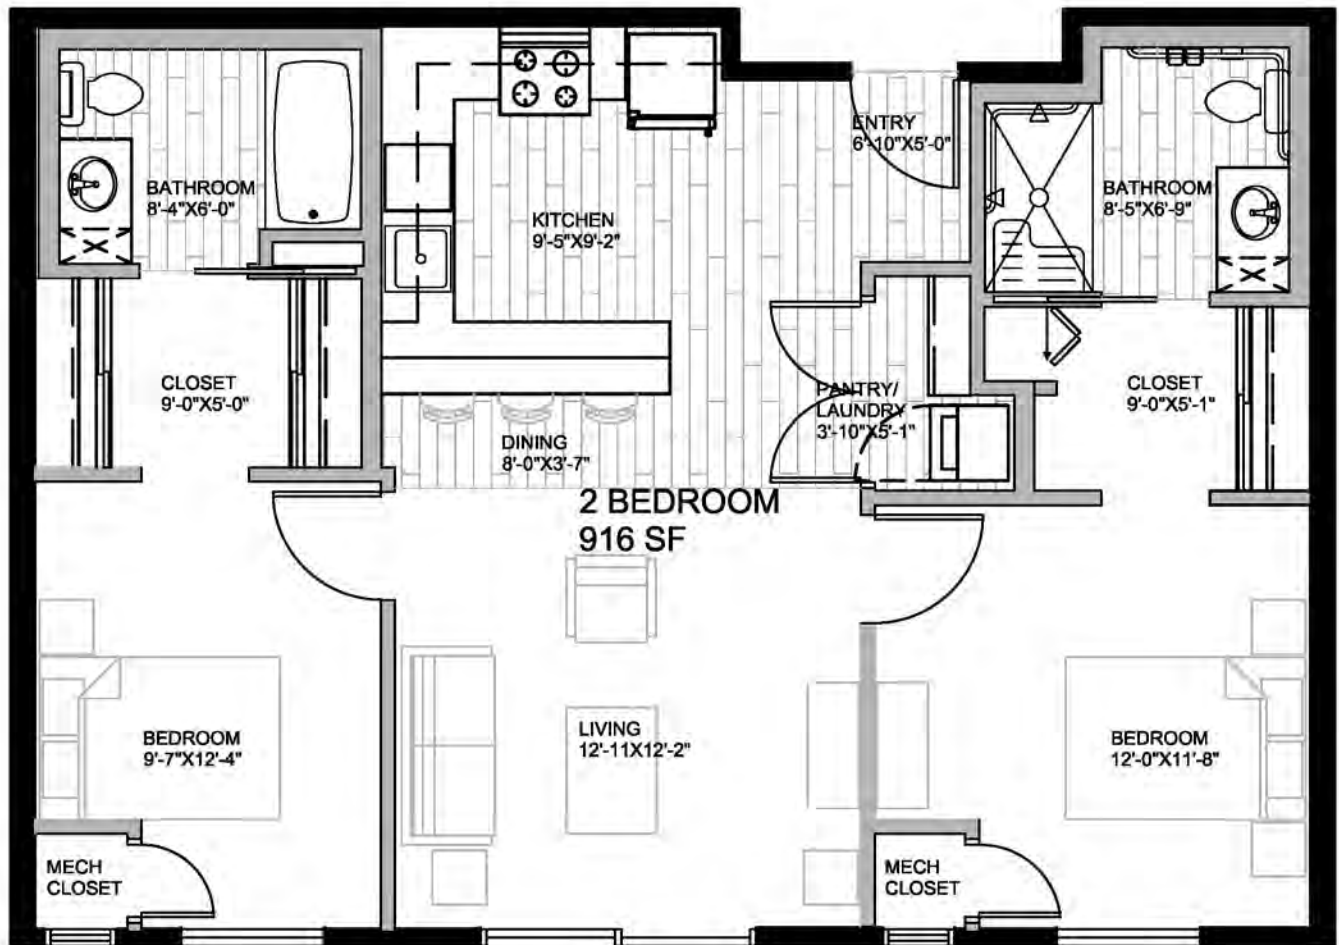

FIELDSTONE®

ROLLING BAY

5B

2 BEDROOM 916 SF

UNITS - U105/ U107/ U109/ U111/ U207/ U209/
U305/ U307/ U309/ U311

NOT TO SCALE