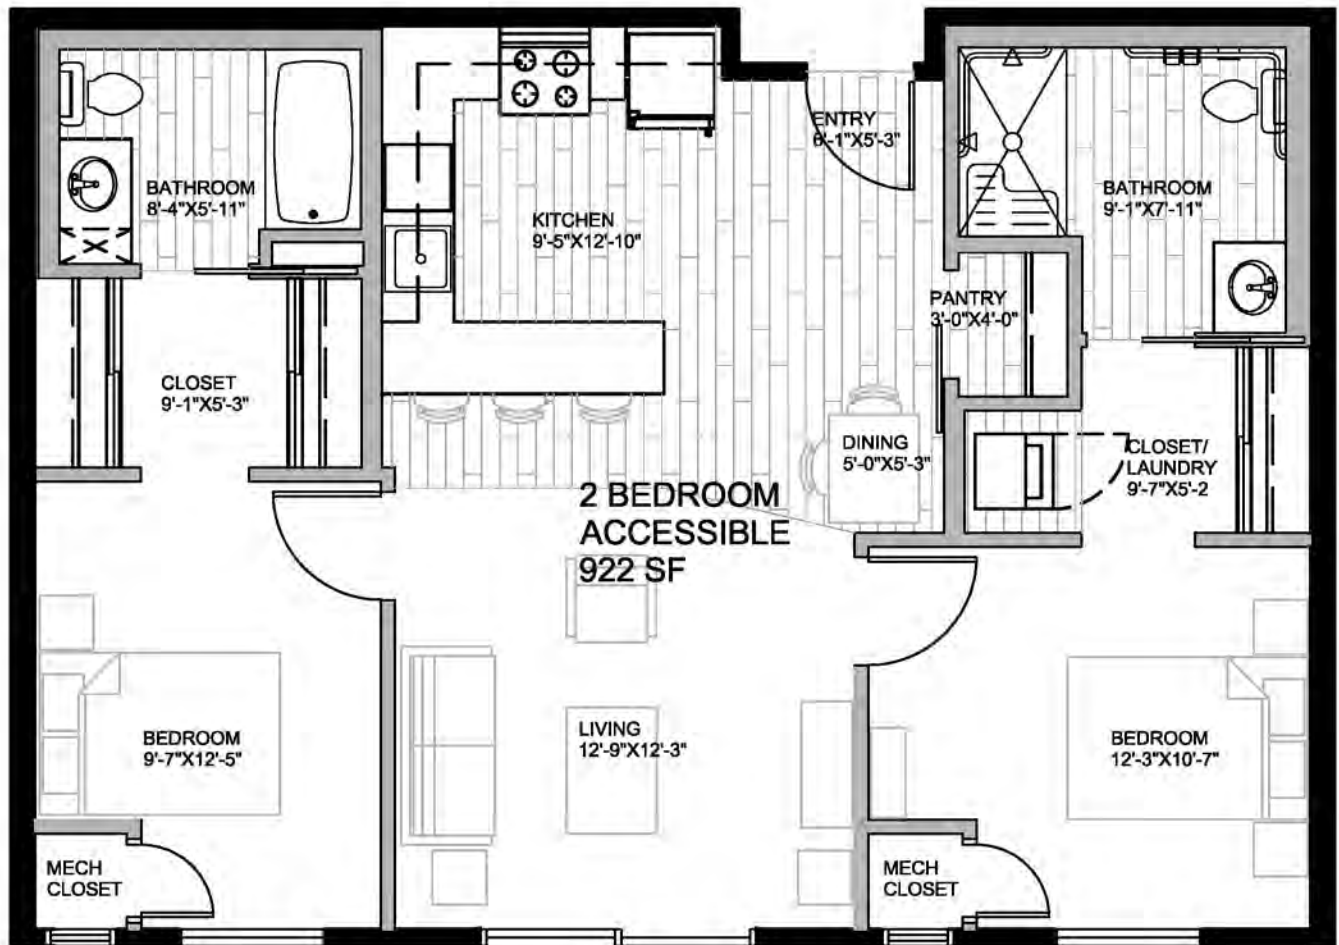

FIELDSTONE®

ROLLING BAY

5A

2 BEDROOM ACCESSIBLE 922 SF

UNITS - U205

NOT TO SCALE