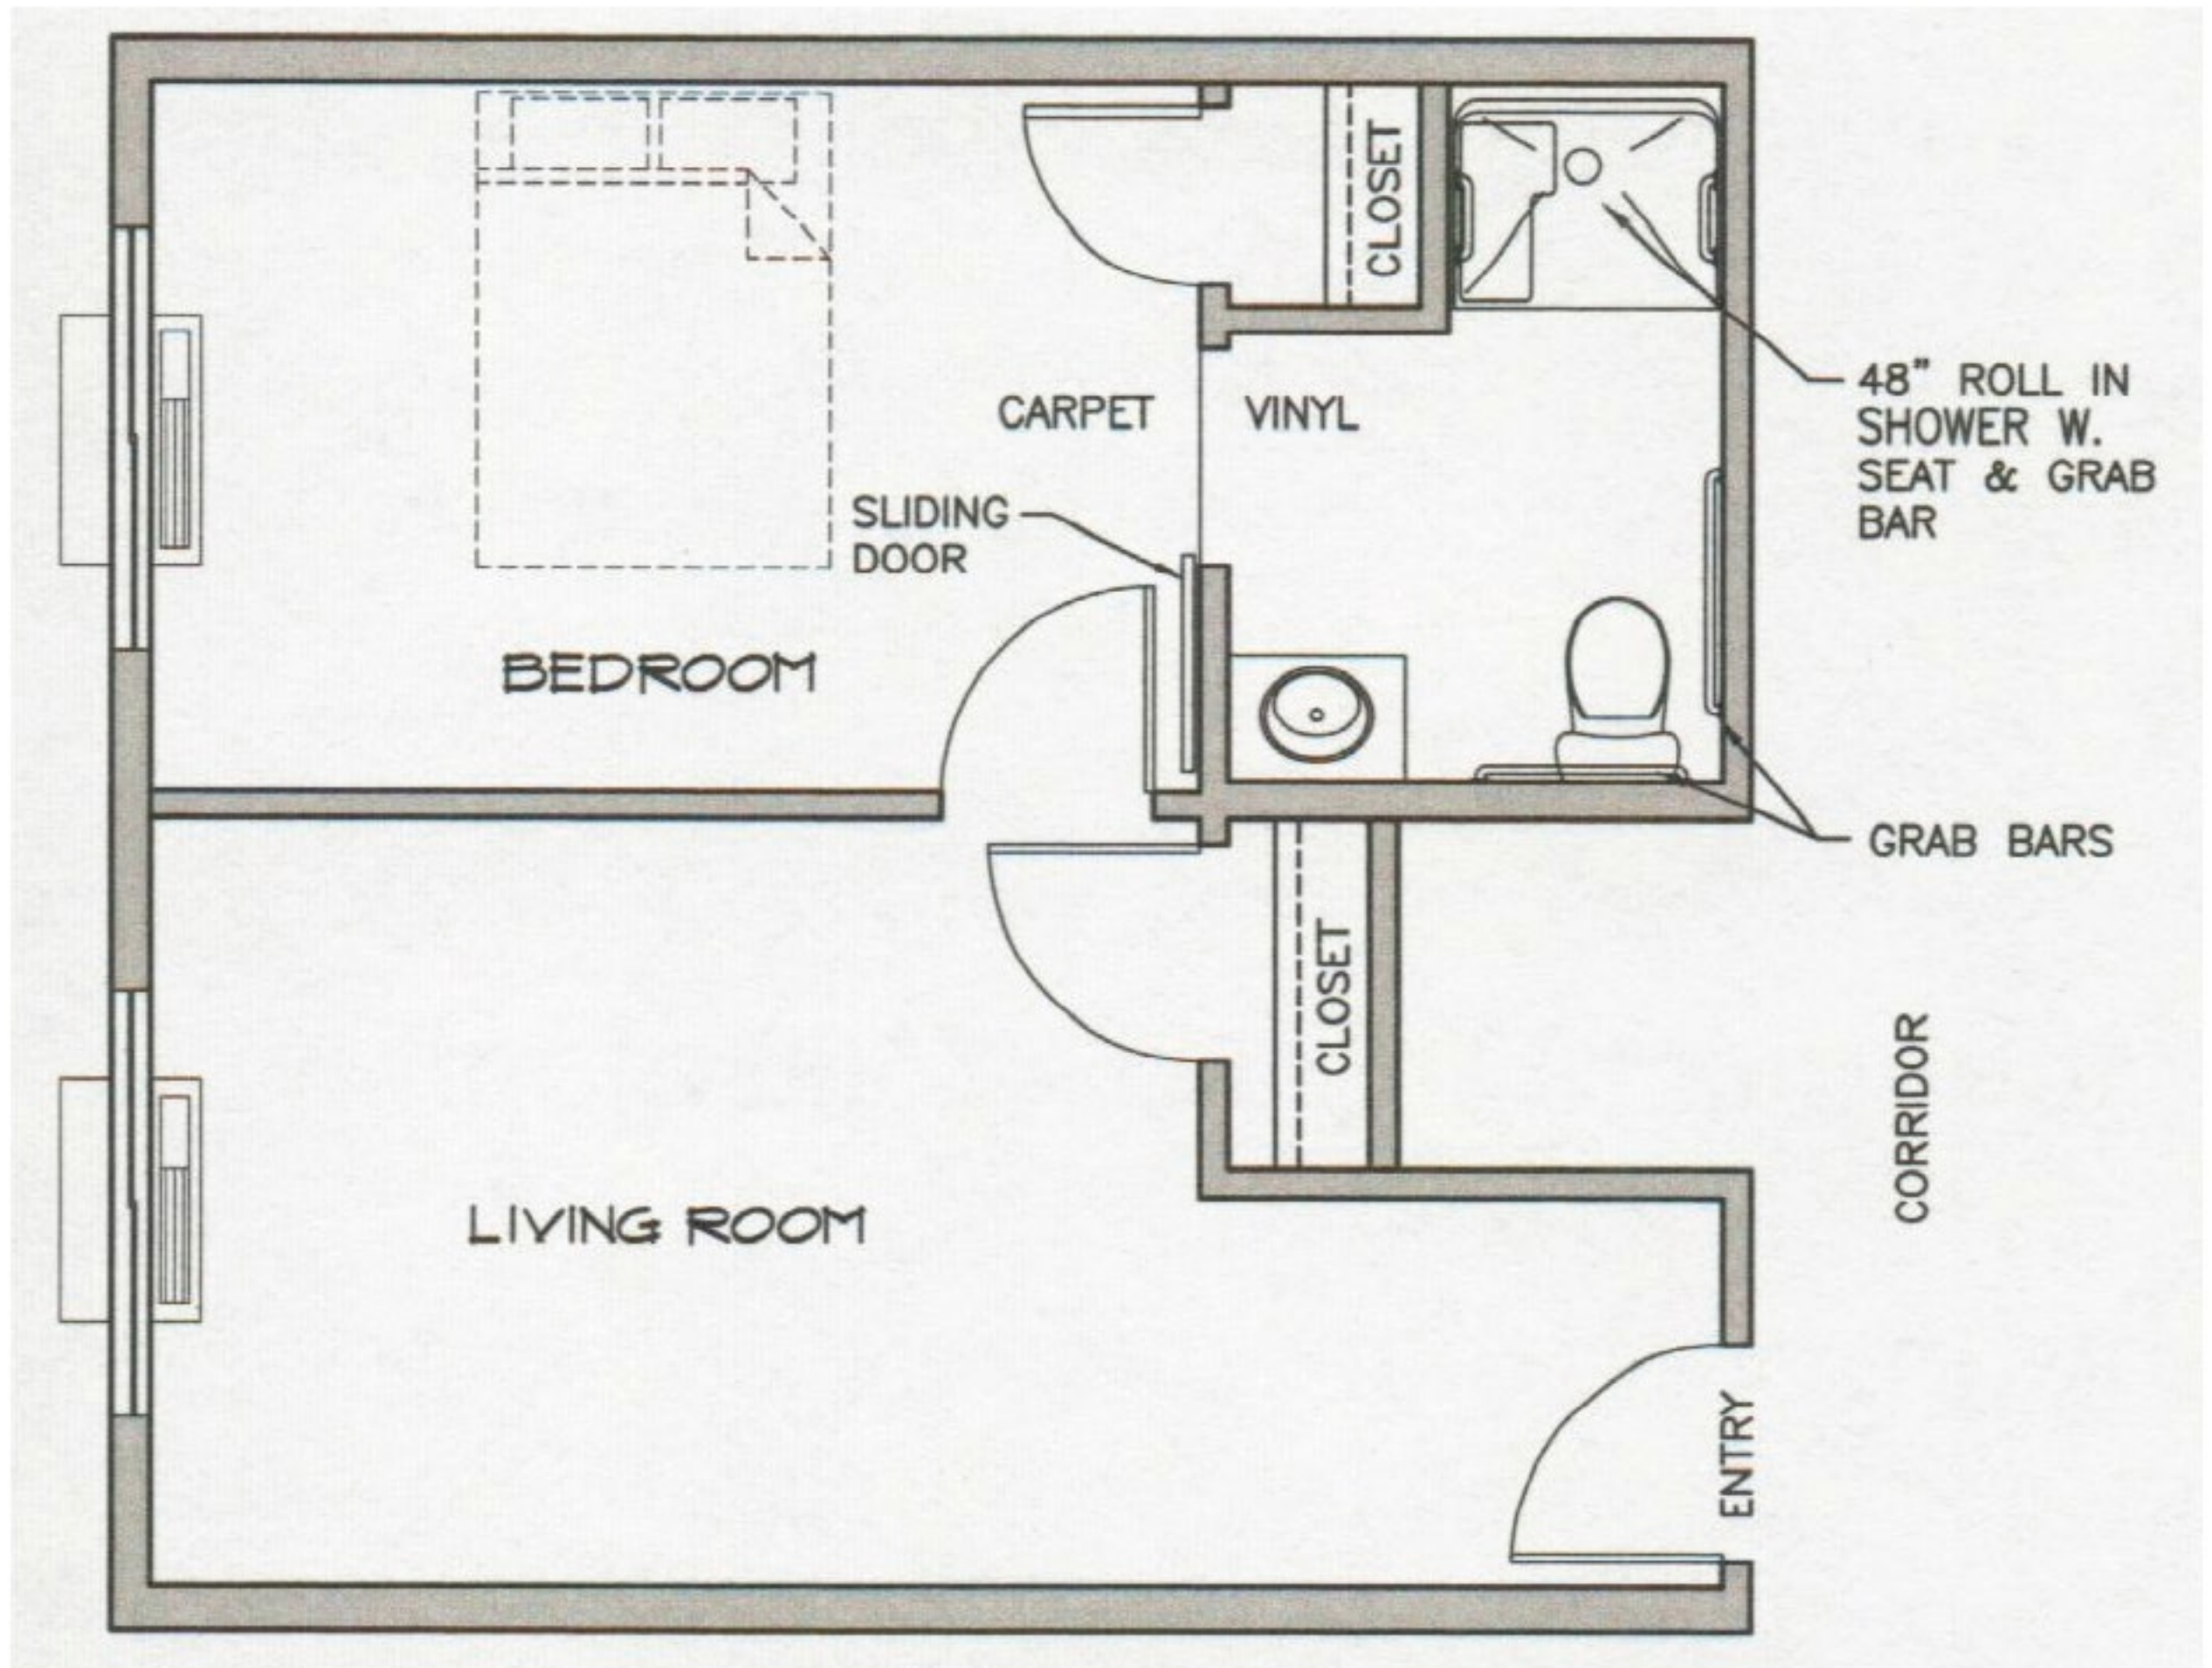

PRIVATE 1 BEDROOM SUITE

440 SQ FT

PRIVATE BEDROOM DELUXE SUITE WITH KITCHENETTE

535 SQ FT

PRIVATE BEDROOM DELUXE SUITE WITH KITCHENETTE

591 SQ FT

PRIVATE BEDROOM DELUXE SUITE WITH KITCHENETTE

460 SQ FT