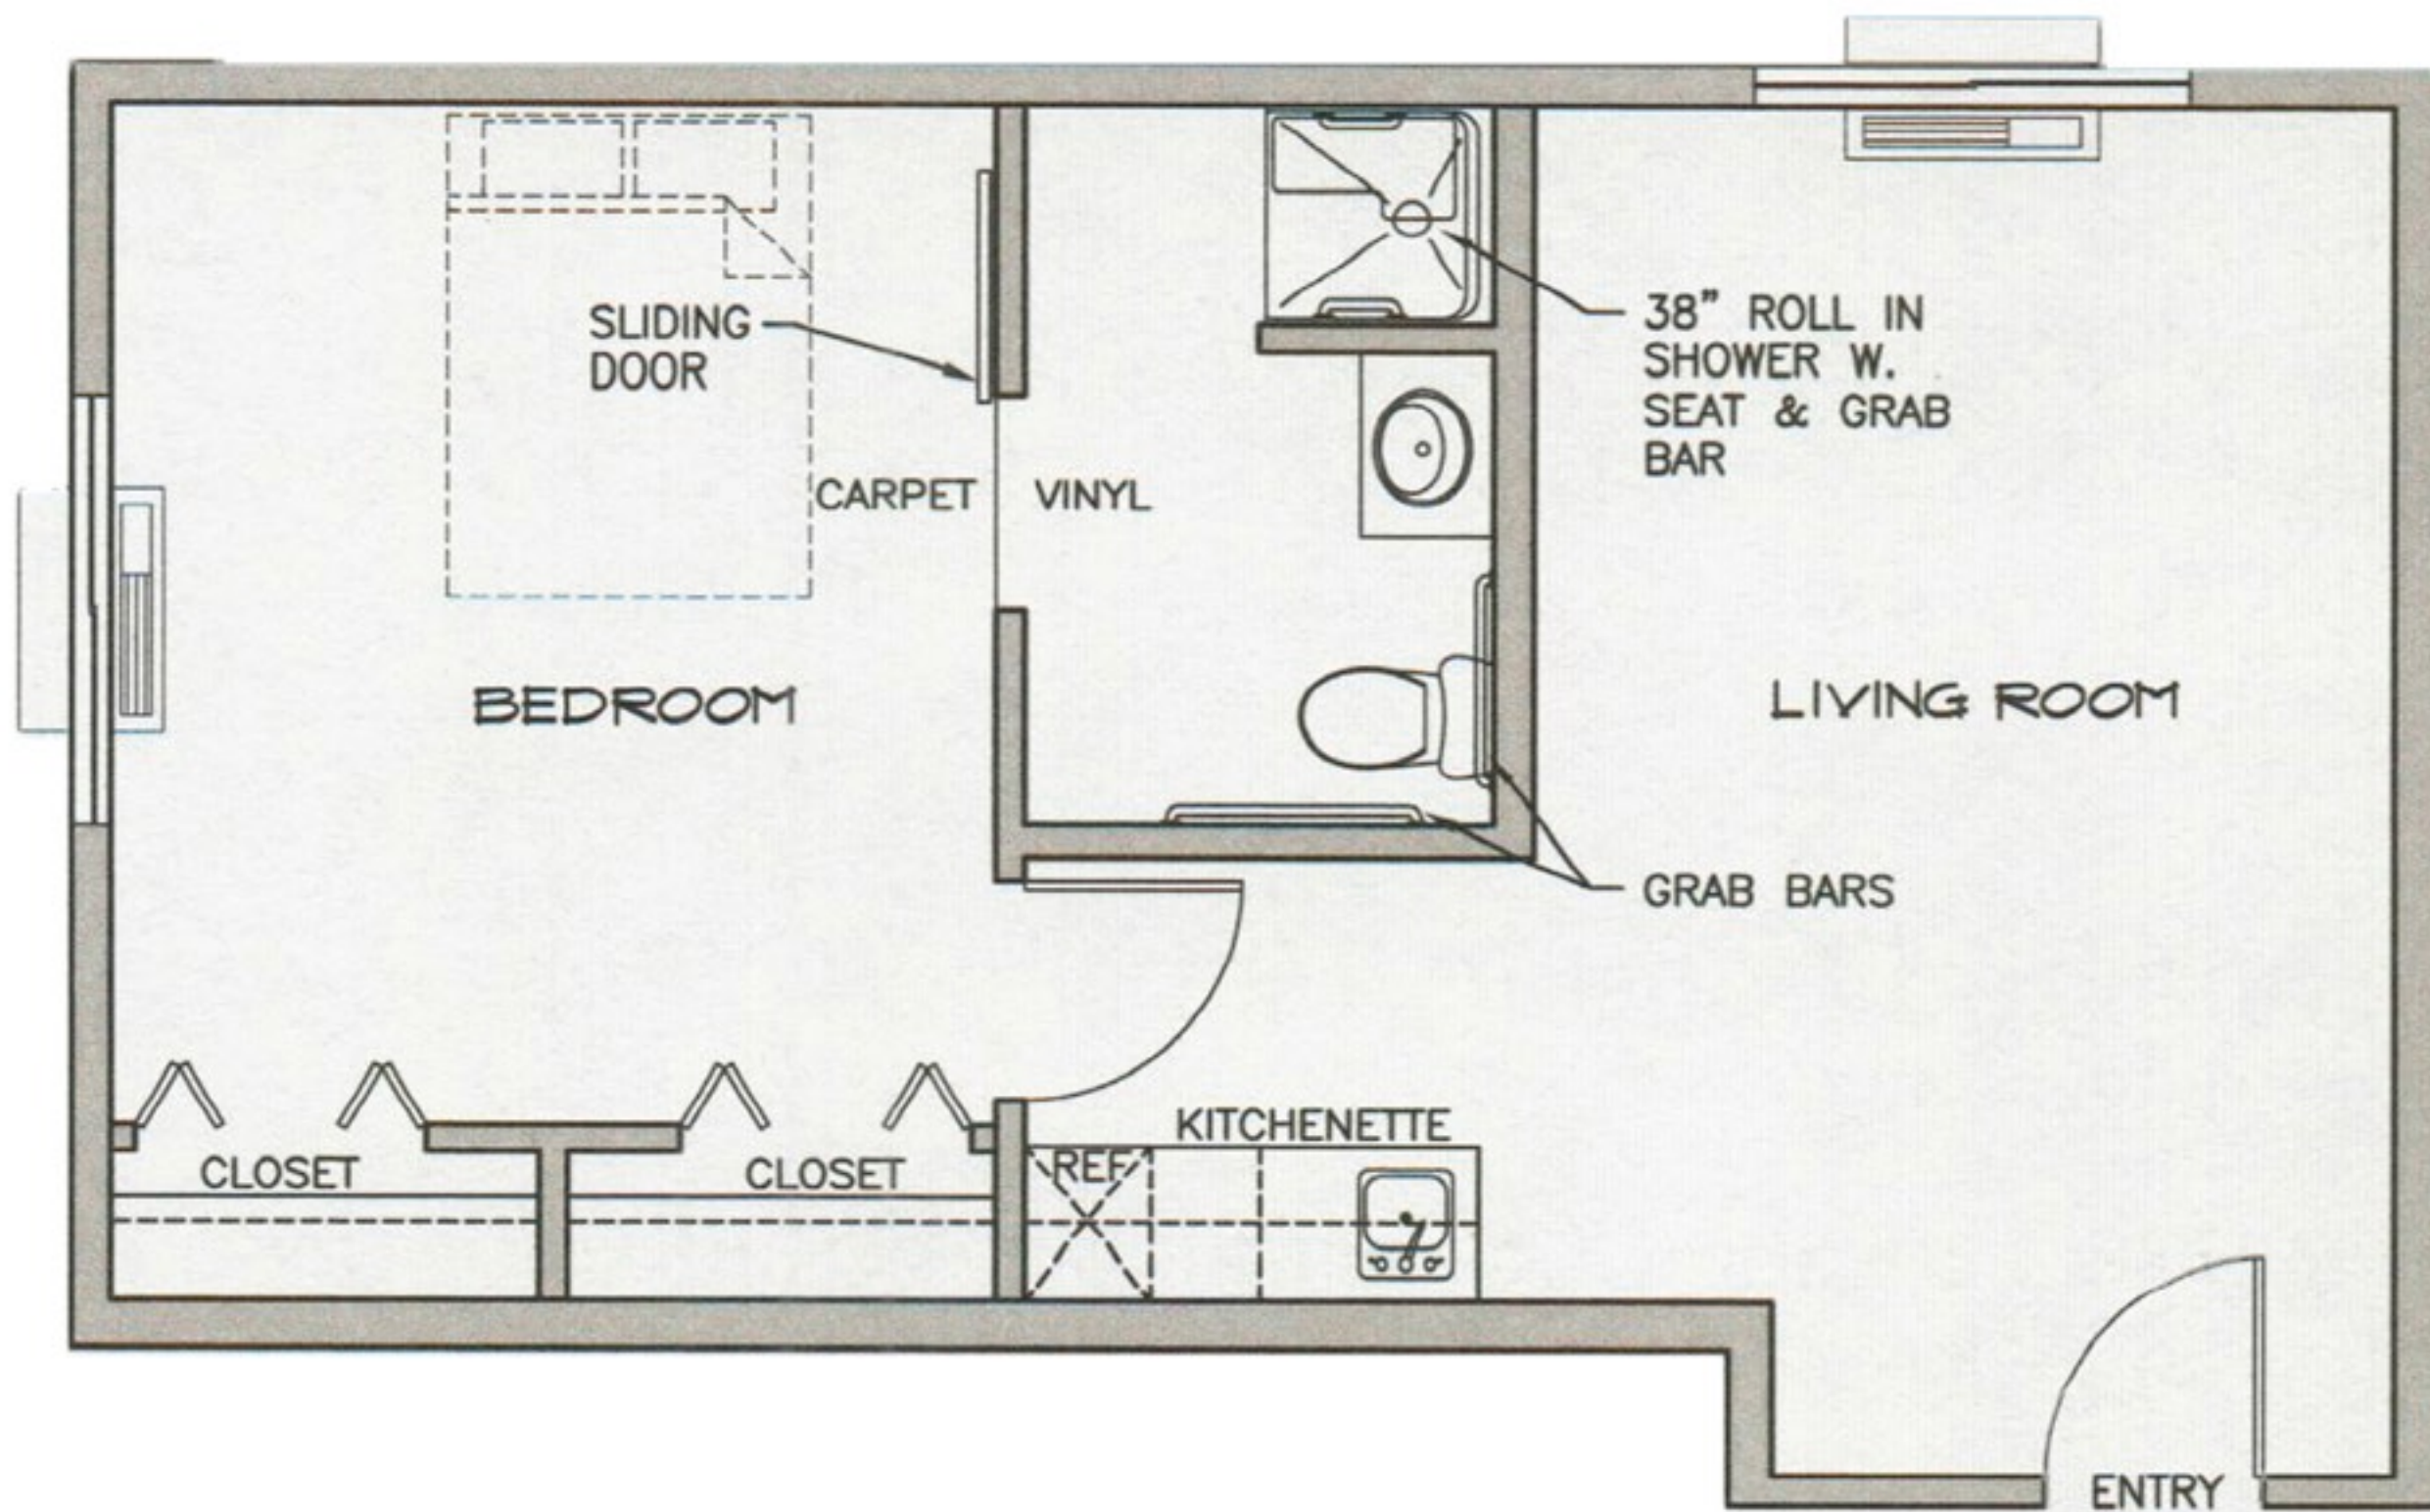

PRIVATE 1 BEDROOM SUITE

440 SQ FT

PRIVATE BEDROOM DELUXE SUITE WITH KITCHENETTE

535 SQ FT

PRIVATE BEDROOM DELUXE SUITE WITH KITCHENETTE

591 SQ FT

PRIVATE BEDROOM DELUXE SUITE WITH KITCHENETTE

460 SQ FT