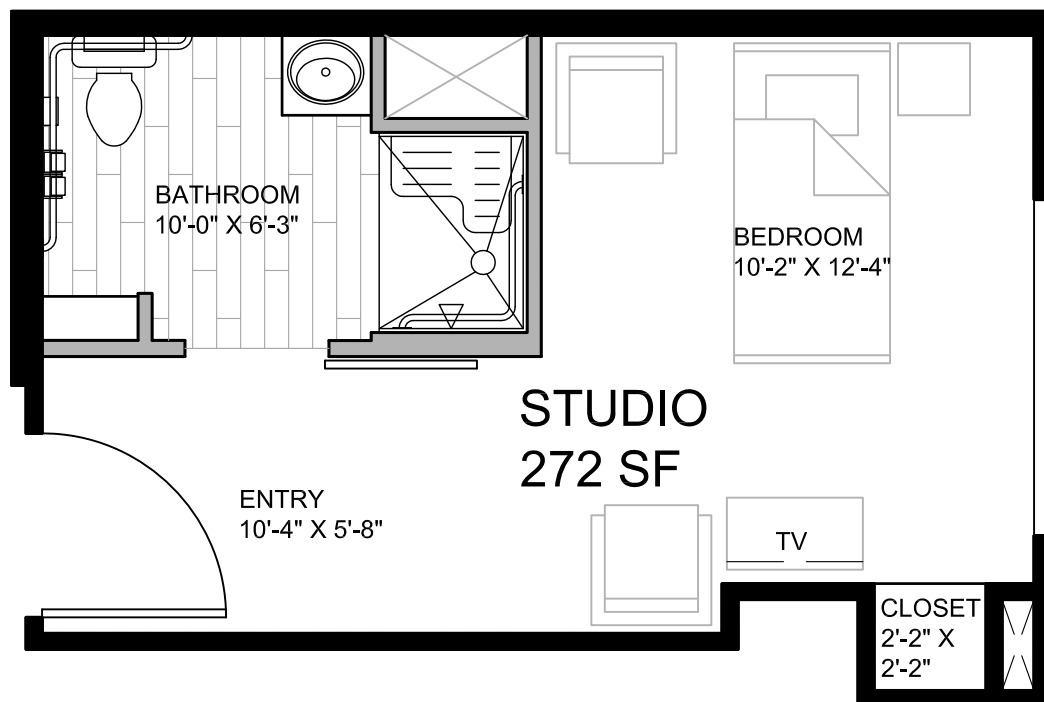

FIELDSTONE[®]

MEMORY CARE

1

STUDIO 332 SF
NOT TO SCALE

(13) UNITS TOTAL
ALL ACCESSIBLE

2 STUDIO 363 SF
NOT TO SCALE

(2) UNITS TOTAL
ALL ACCESSIBLE

4 **STUDIO 319 SF**
NOT TO SCALE

(1) UNIT TOTAL
ALL ACCESSIBLE

5

STUDIO 391 SF

NOT TO SCALE

(4) UNITS TOTAL
(2) BEDS EA. UNIT
ALL ACCESSIBLE

6

STUDIO 329 SF

NOT TO SCALE

(1) UNIT TOTAL
ALL ACCESSIBLE

7

STUDIO 330 SF
NOT TO SCALE

(8) UNITS TOTAL
ALL ACCESSIBLE

FIELDSTONE[®]

MEMORY CARE

8

STUDIO 272 SF
NOT TO SCALE

(2) UNITS TOTAL
ALL ACCESSIBLE

9

STUDIO 307 SF

NOT TO SCALE

(2) UNITS TOTAL
ALL ACCESSIBLE