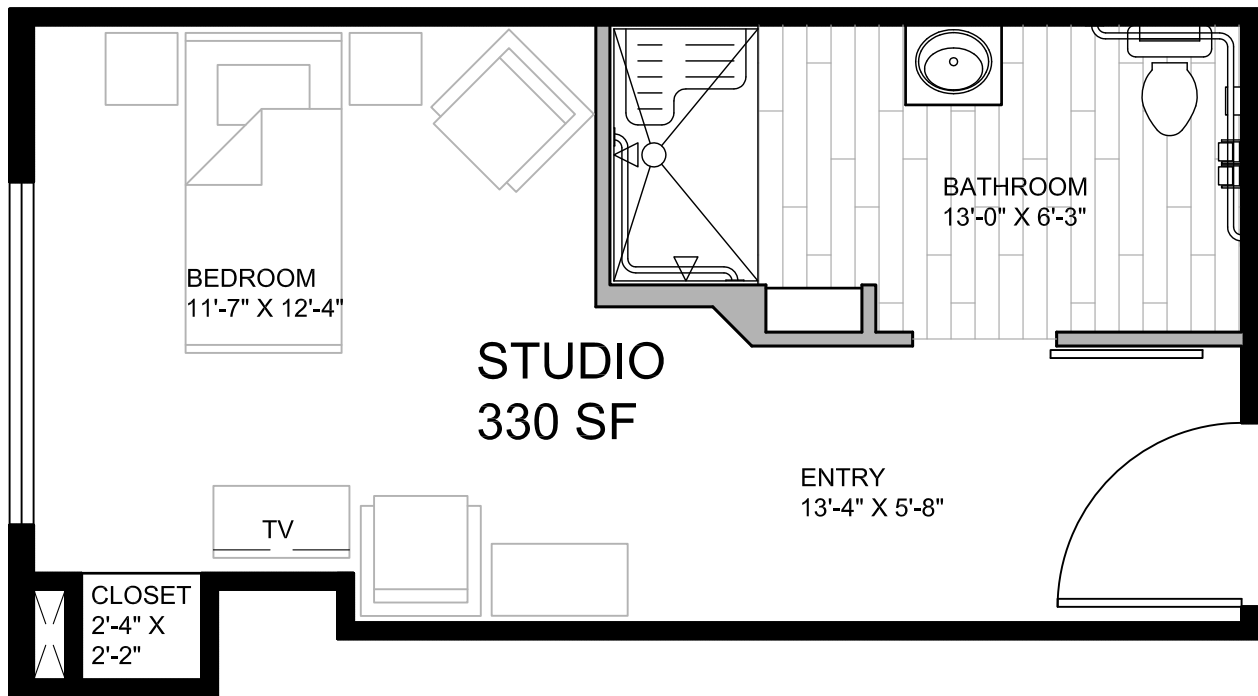

FIELDSTONE[®]

MEMORY CARE

1

STUDIO 332 SF
NOT TO SCALE

(13) UNITS TOTAL
ALL ACCESSIBLE

2 STUDIO 363 SF
NOT TO SCALE

(2) UNITS TOTAL
ALL ACCESSIBLE

4 **STUDIO 319 SF**
NOT TO SCALE

(1) UNIT TOTAL
ALL ACCESSIBLE

5

STUDIO 391 SF

NOT TO SCALE

(4) UNITS TOTAL
(2) BEDS EA. UNIT
ALL ACCESSIBLE

6

STUDIO 329 SF

NOT TO SCALE

(1) UNIT TOTAL
ALL ACCESSIBLE

7

STUDIO 330 SF
NOT TO SCALE

(8) UNITS TOTAL
ALL ACCESSIBLE

FIELDSTONE[®]

MEMORY CARE

8

STUDIO 272 SF
NOT TO SCALE

(2) UNITS TOTAL
ALL ACCESSIBLE

9

STUDIO 307 SF

NOT TO SCALE

(2) UNITS TOTAL
ALL ACCESSIBLE