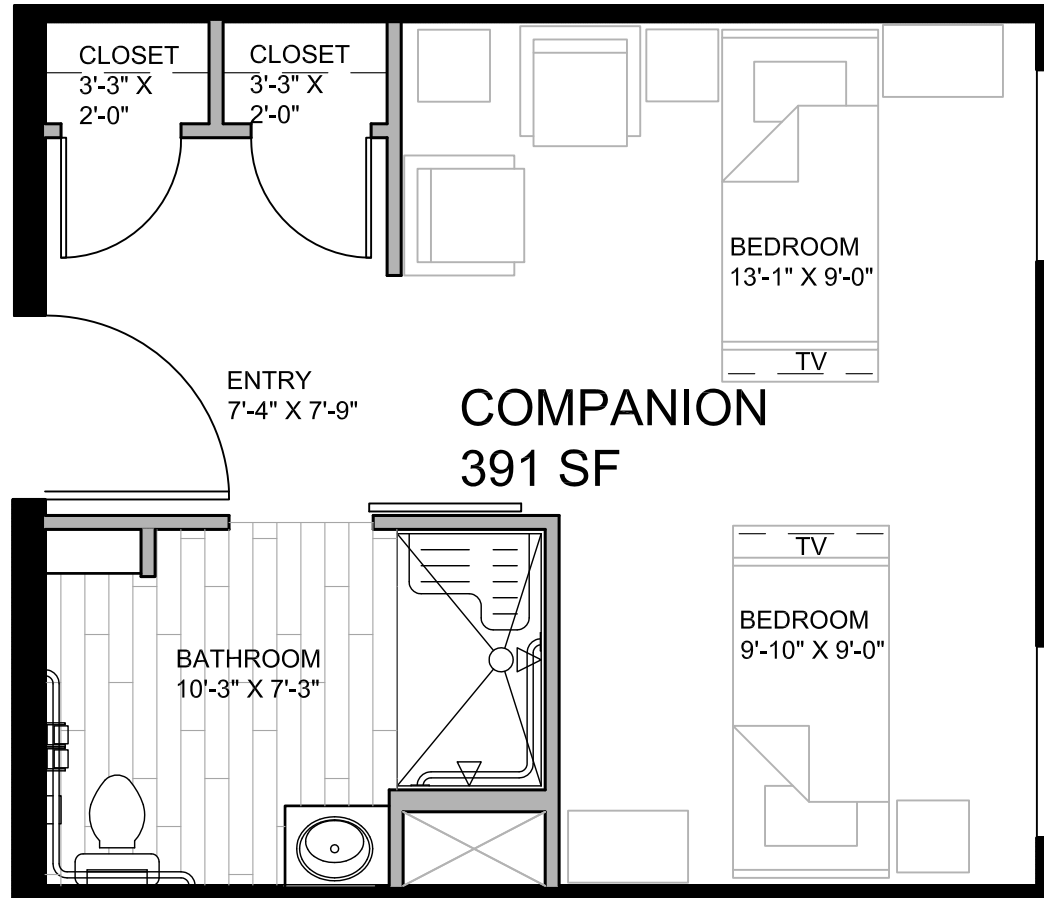

FIELDSTONE[®]

MEMORY CARE

1

STUDIO 332 SF
NOT TO SCALE

(13) UNITS TOTAL
ALL ACCESSIBLE

2 STUDIO 363 SF
NOT TO SCALE

(2) UNITS TOTAL
ALL ACCESSIBLE

4 **STUDIO 319 SF**
NOT TO SCALE

(1) UNIT TOTAL
ALL ACCESSIBLE

5

STUDIO 391 SF

NOT TO SCALE

(4) UNITS TOTAL
(2) BEDS EA. UNIT
ALL ACCESSIBLE

6

STUDIO 329 SF

NOT TO SCALE

(1) UNIT TOTAL
ALL ACCESSIBLE

7

STUDIO 330 SF
NOT TO SCALE

(8) UNITS TOTAL
ALL ACCESSIBLE

FIELDSTONE[®]

MEMORY CARE

8

STUDIO 272 SF
NOT TO SCALE