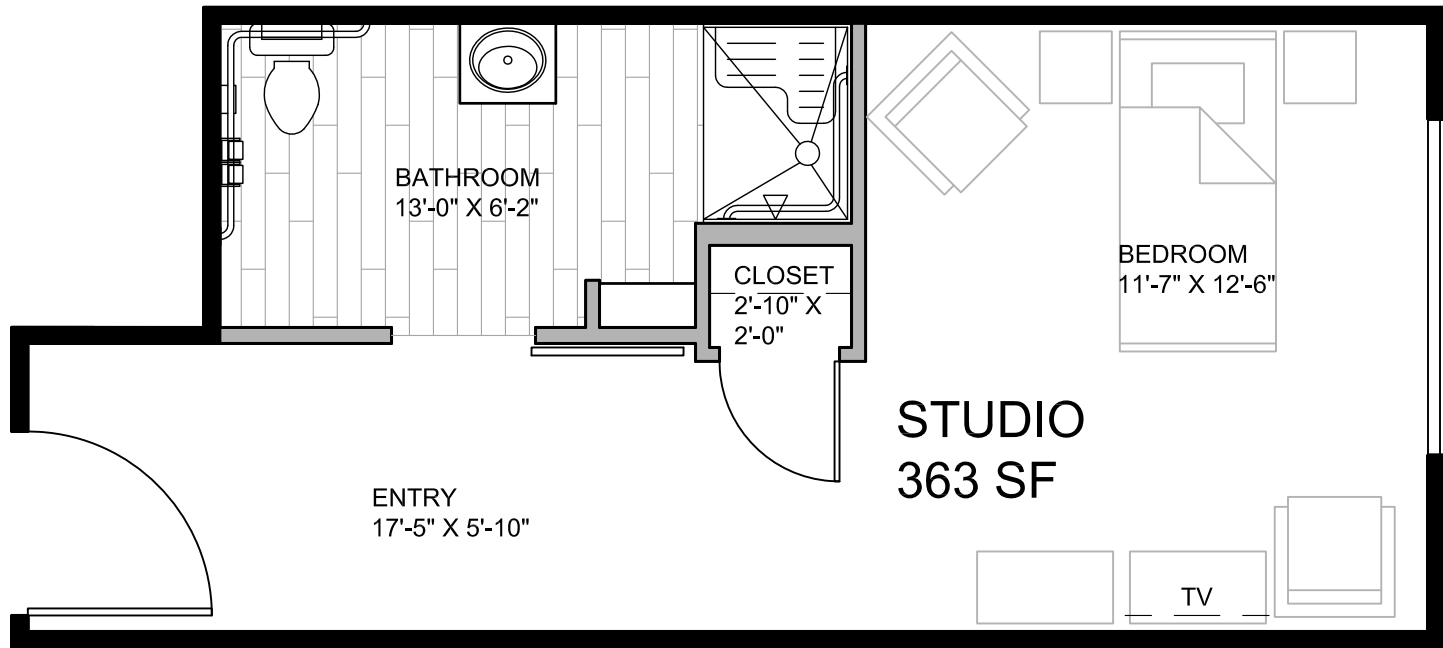

FIELDSTONE[®]

MEMORY CARE

1

STUDIO 332 SF
NOT TO SCALE

(13) UNITS TOTAL
ALL ACCESSIBLE

2 STUDIO 363 SF
NOT TO SCALE

(2) UNITS TOTAL
ALL ACCESSIBLE

4 **STUDIO 319 SF**
NOT TO SCALE

(1) UNIT TOTAL
ALL ACCESSIBLE

5

STUDIO 391 SF

NOT TO SCALE

(4) UNITS TOTAL
(2) BEDS EA. UNIT
ALL ACCESSIBLE

6

STUDIO 329 SF

NOT TO SCALE

(1) UNIT TOTAL
ALL ACCESSIBLE

7

STUDIO 330 SF
NOT TO SCALE

(8) UNITS TOTAL
ALL ACCESSIBLE

FIELDSTONE[®]

MEMORY CARE

8

STUDIO 272 SF
NOT TO SCALE

(2) UNITS TOTAL
ALL ACCESSIBLE

9

STUDIO 307 SF

NOT TO SCALE

(2) UNITS TOTAL
ALL ACCESSIBLE