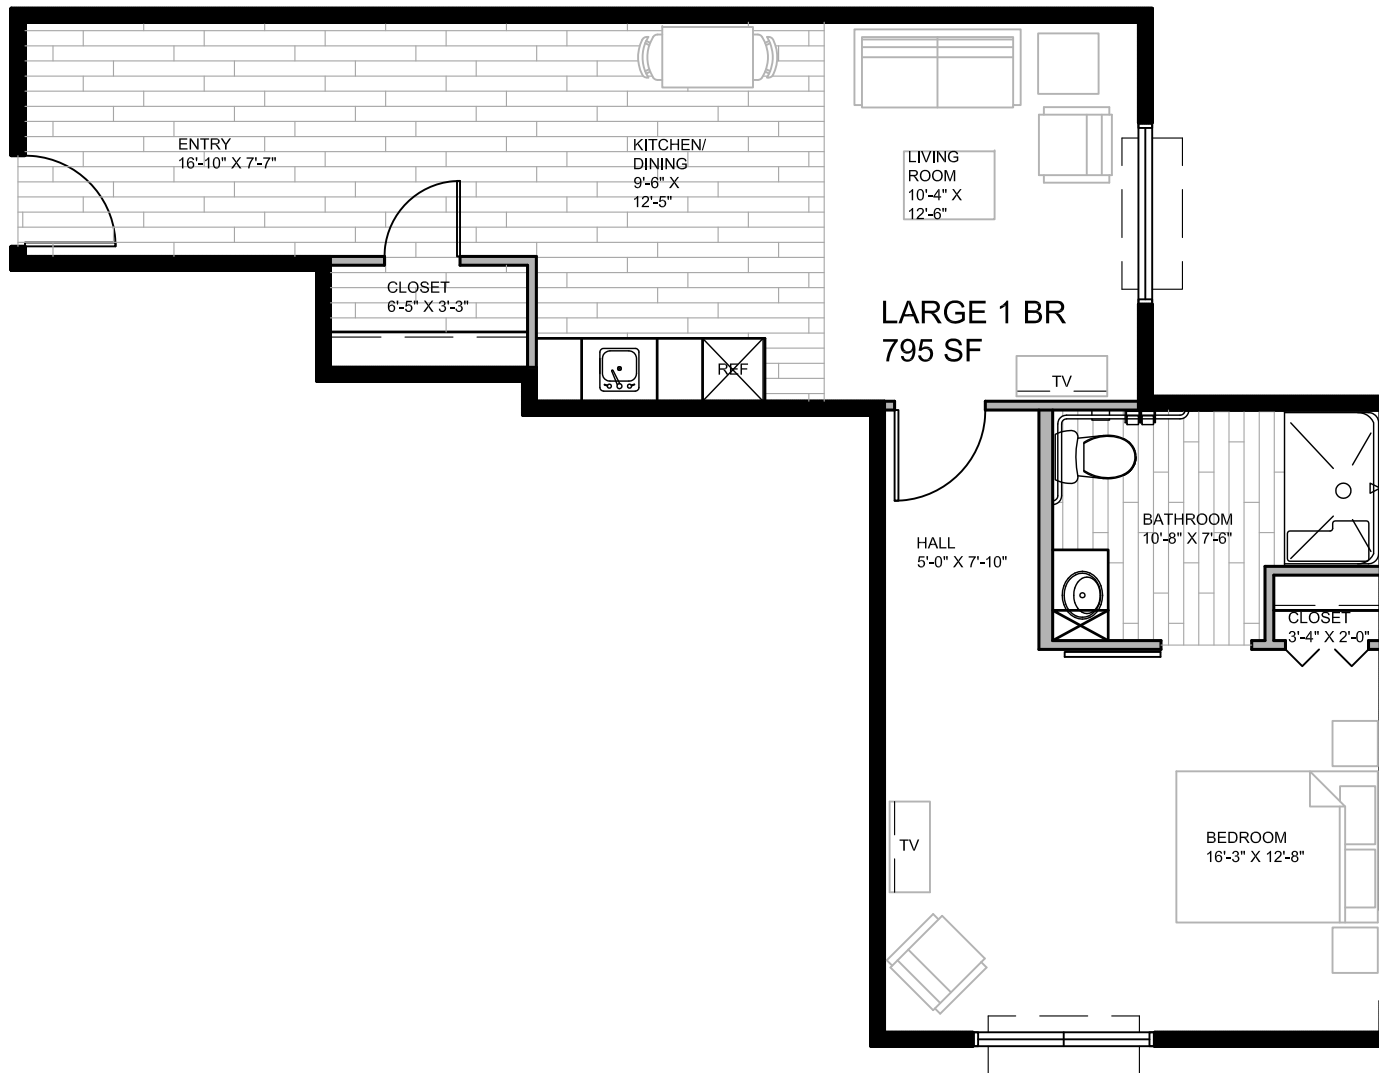

# FIELDSTONE<sup>®</sup>

MEMORY CARE

4

1 BEDROOM 566 SF

NOT TO SCALE

(2) UNITS TOTAL  
(1) BED EACH  
(ALL ACCESSIBLE)

# FIELDSTONE<sup>®</sup>

MEMORY CARE

5

1 BEDROOM + 795 SF

NOT TO SCALE

(2) UNITS TOTAL  
(1) BED EACH  
(ALL ACCESSIBLE)