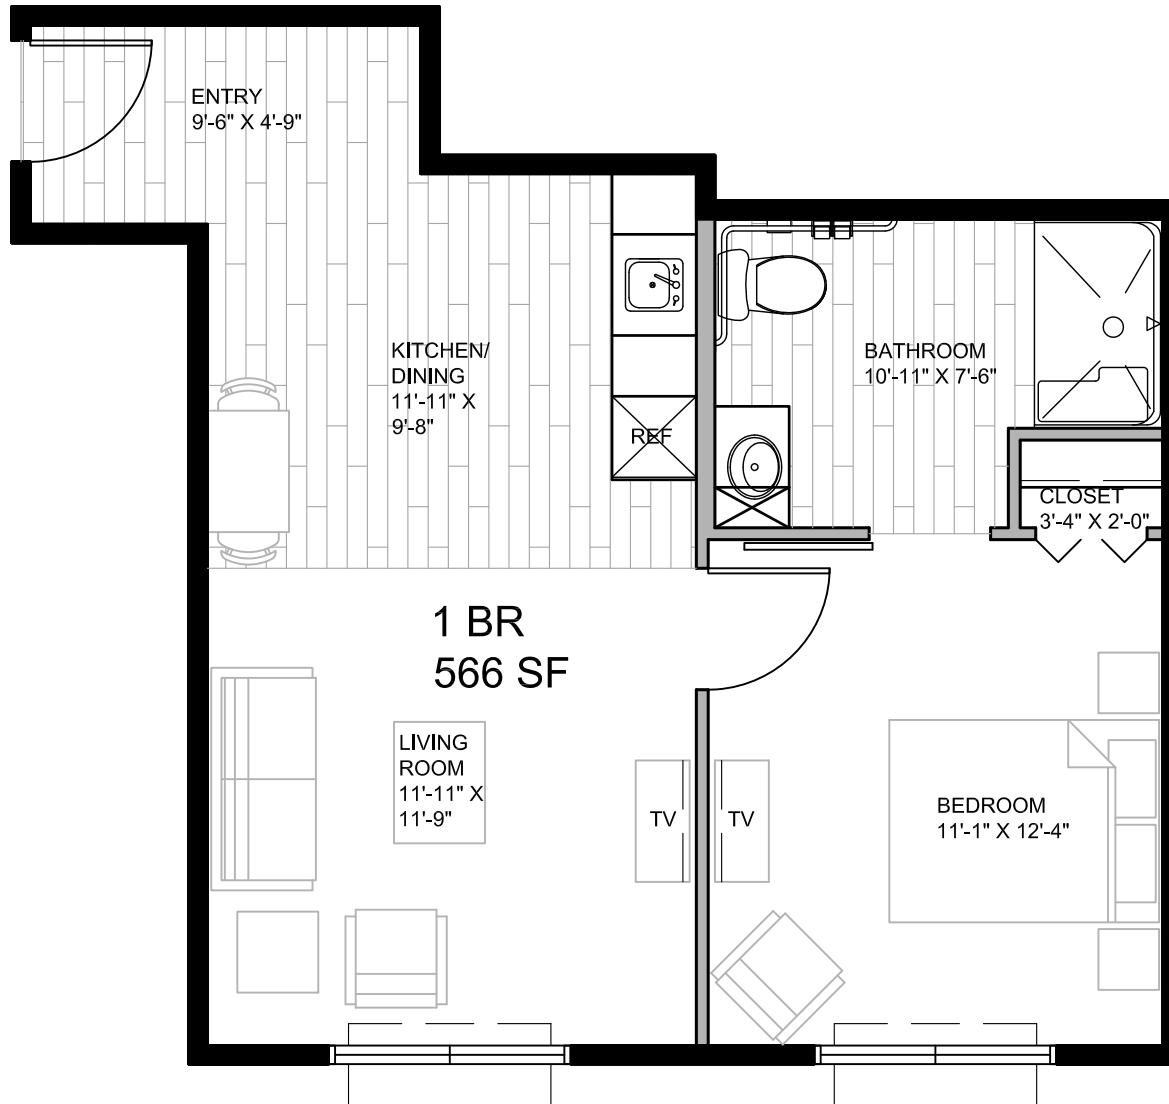

# FIELDSTONE<sup>®</sup>

MEMORY CARE

4

1 BEDROOM 566 SF

NOT TO SCALE

(2) UNITS TOTAL  
(1) BED EACH  
(ALL ACCESSIBLE)

# FIELDSTONE<sup>®</sup>

MEMORY CARE

5

1 BEDROOM + 795 SF

NOT TO SCALE

(2) UNITS TOTAL  
(1) BED EACH  
(ALL ACCESSIBLE)