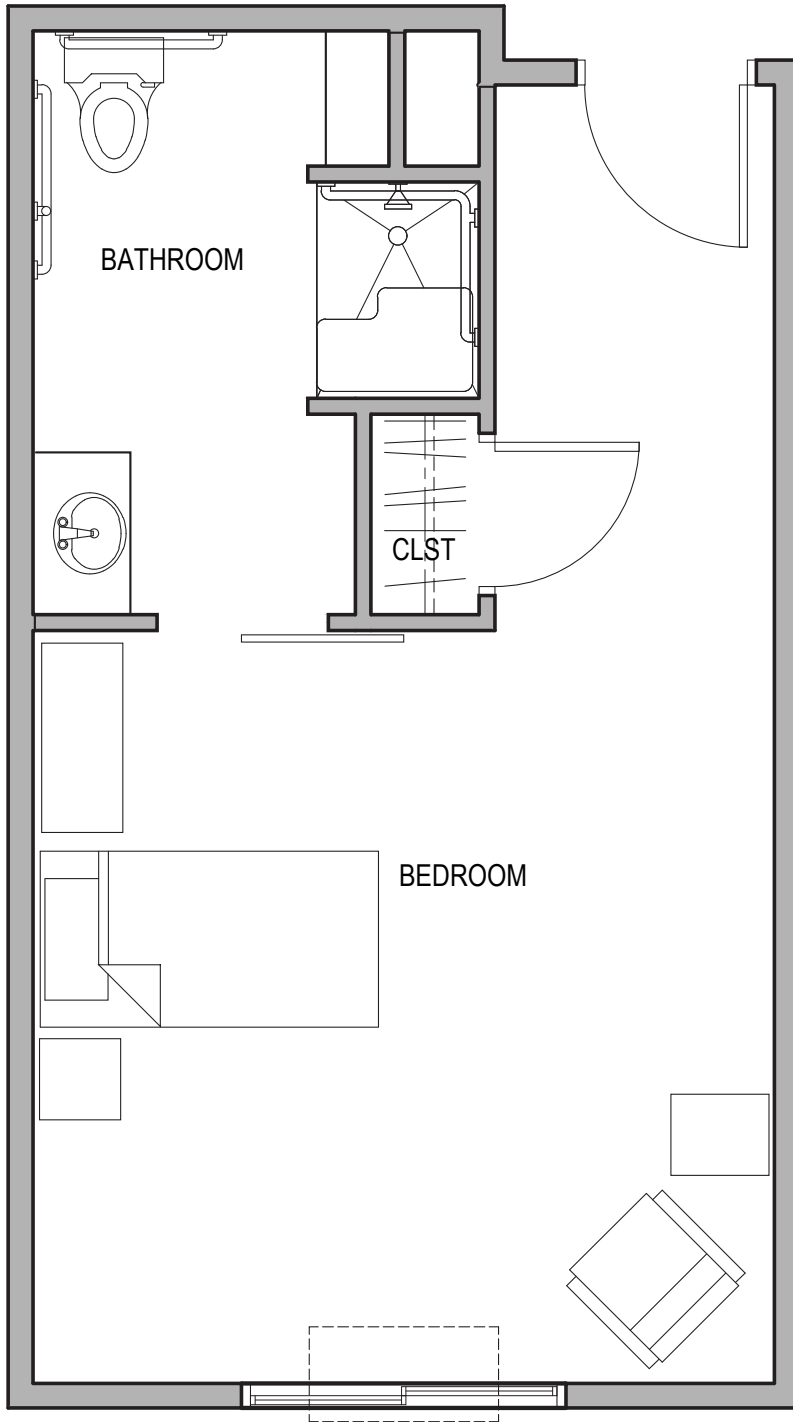

PRIVATE STUDIO SUITE A (310-327 SF)

PRIVATE STUDIO SUITE B (337 SF)

PRIVATE STUDIO SUITE C (361 SF)