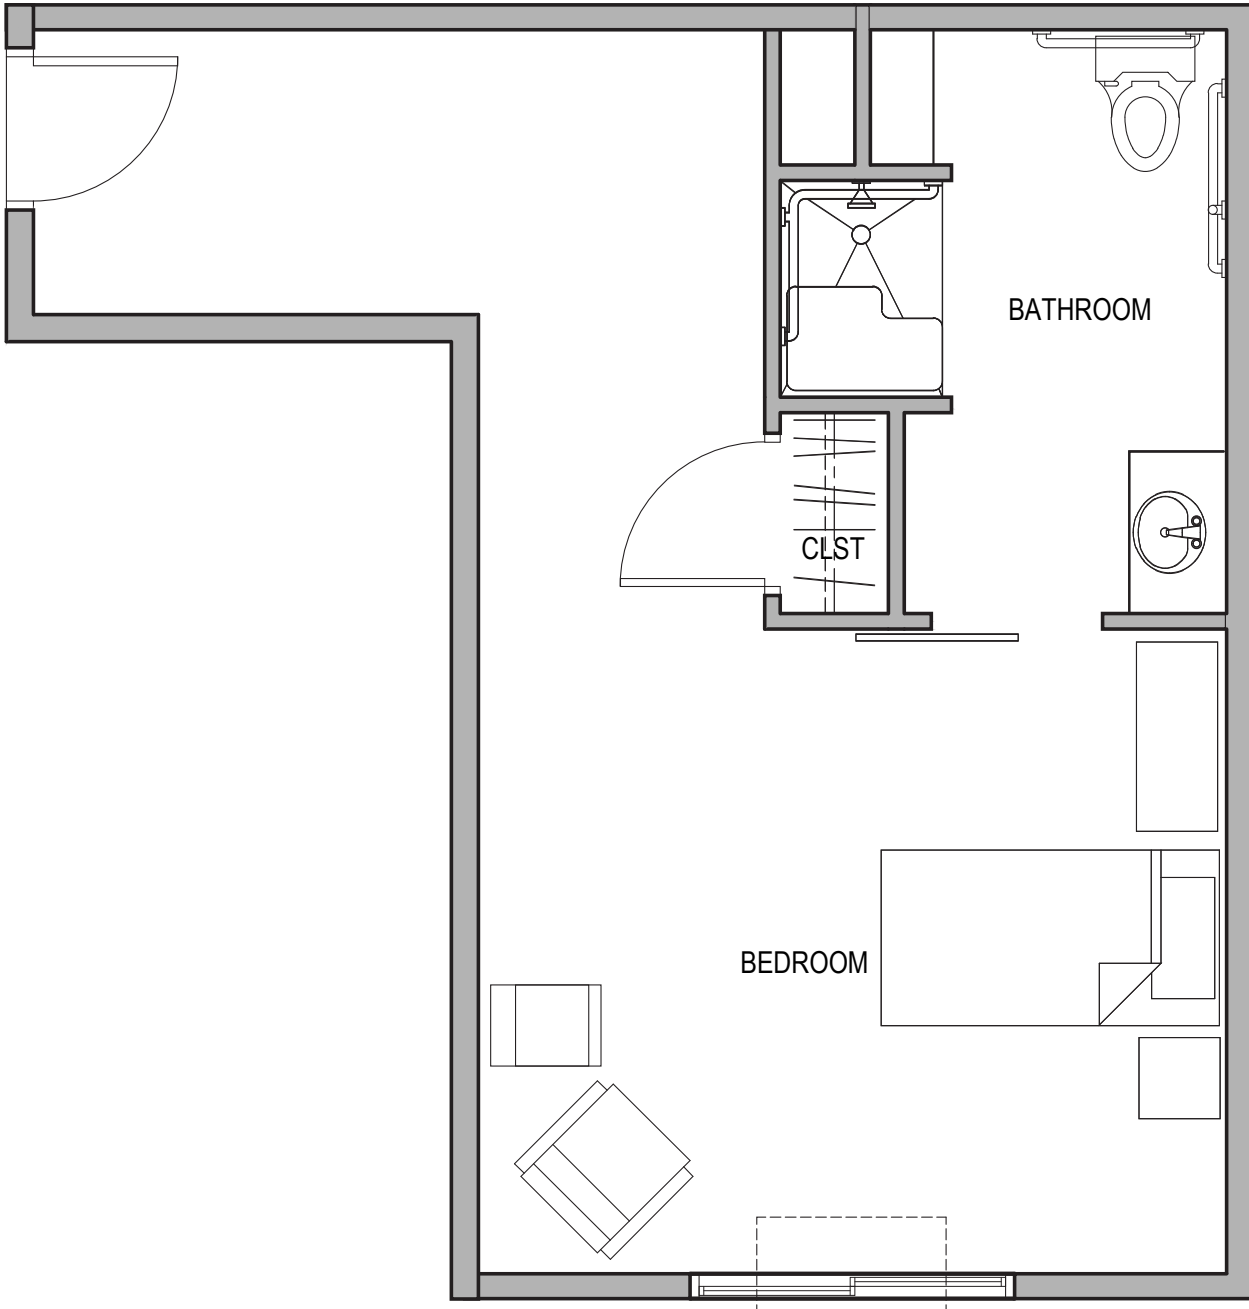

PRIVATE STUDIO SUITE A (310-327 SF)

PRIVATE STUDIO SUITE B (337 SF)

PRIVATE STUDIO SUITE C (361 SF)