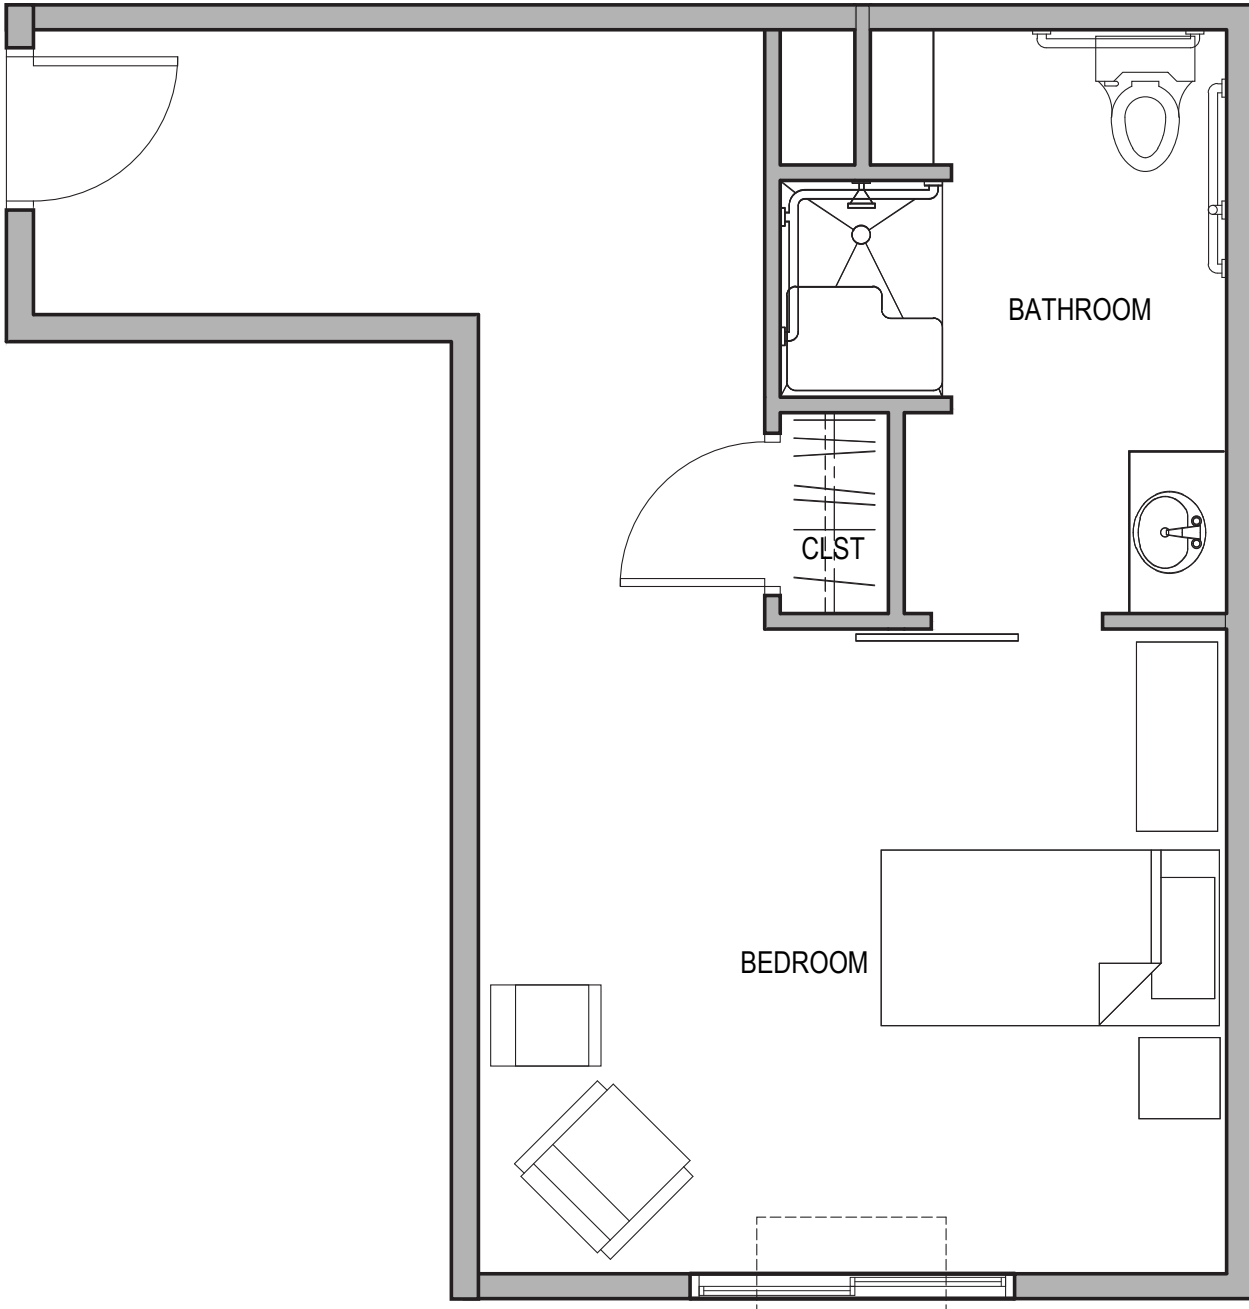

PRIVATE STUDIO SUITE A (310-327 SF)

PRIVATE STUDIO SUITE B (337 SF)

PRIVATE STUDIO SUITE C (361 SF)

COMPANION SUITE (427 SF)