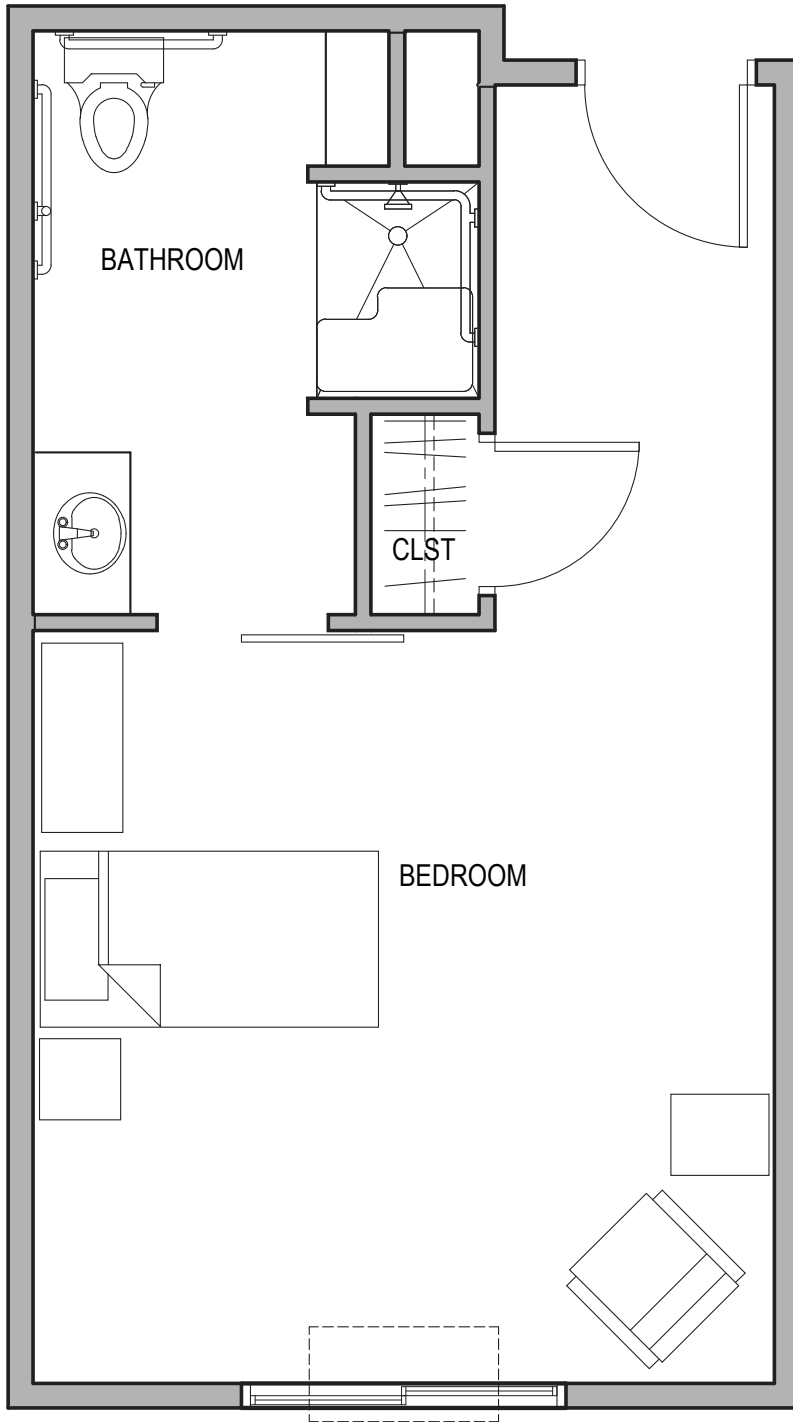

PRIVATE STUDIO SUITE A (310-327 SF)

PRIVATE STUDIO SUITE B (337 SF)

PRIVATE STUDIO SUITE C (361 SF)

COMPANION SUITE (427 SF)