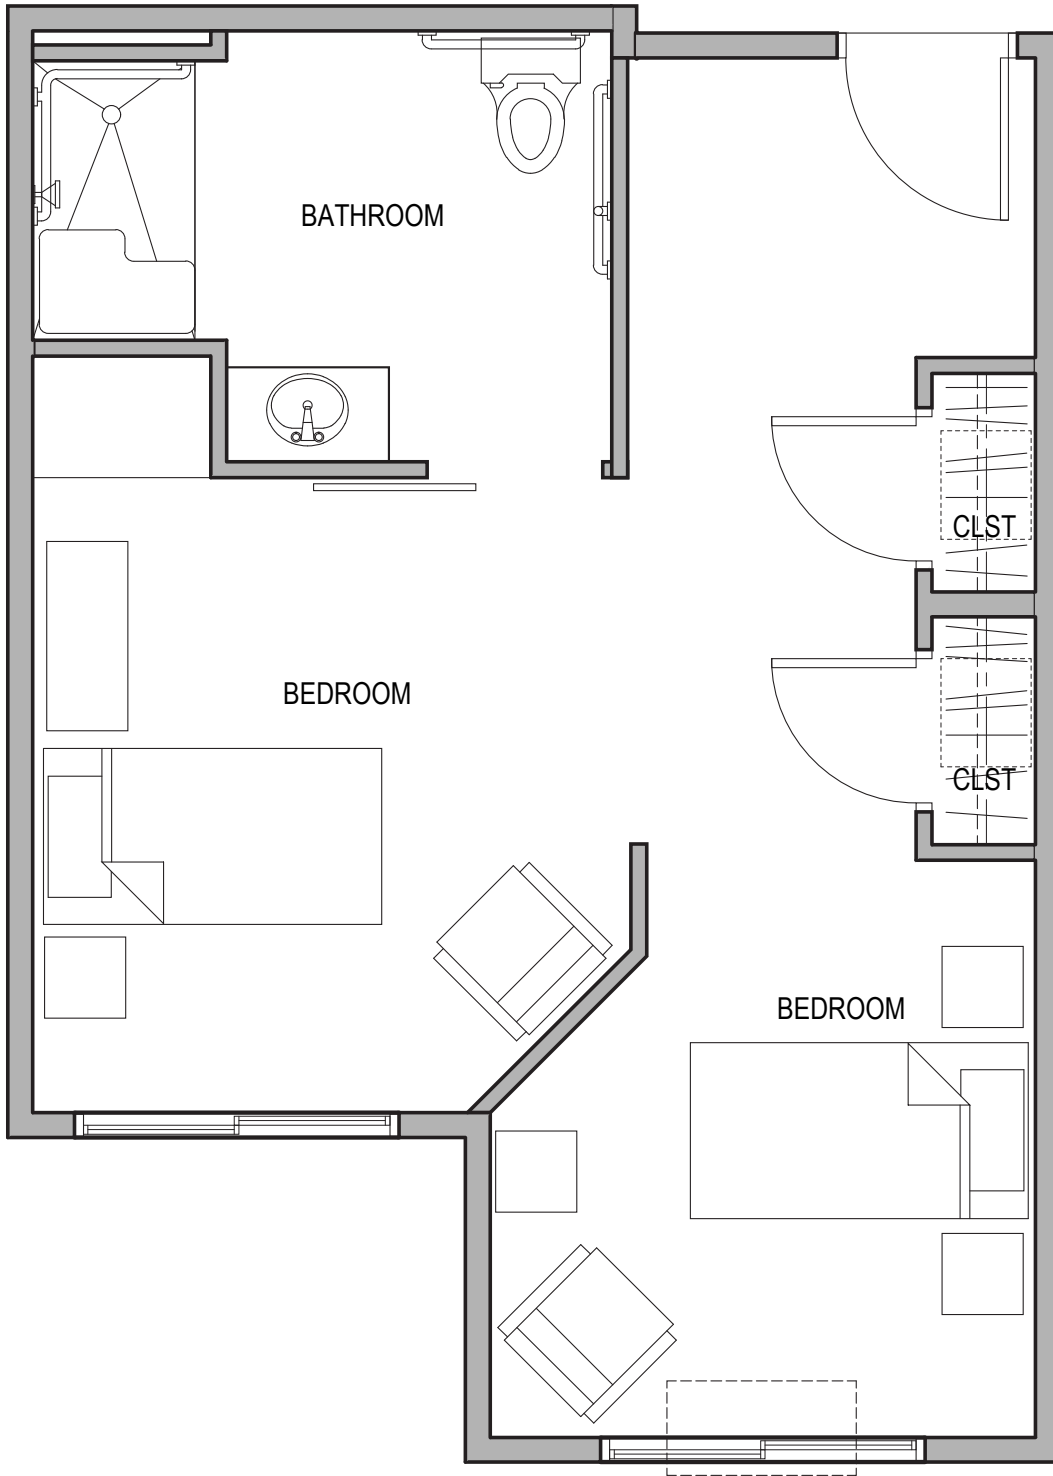

PRIVATE STUDIO SUITE A (310-327 SF)

PRIVATE STUDIO SUITE B (337 SF)

PRIVATE STUDIO SUITE C (361 SF)

COMPANION SUITE (427 SF)