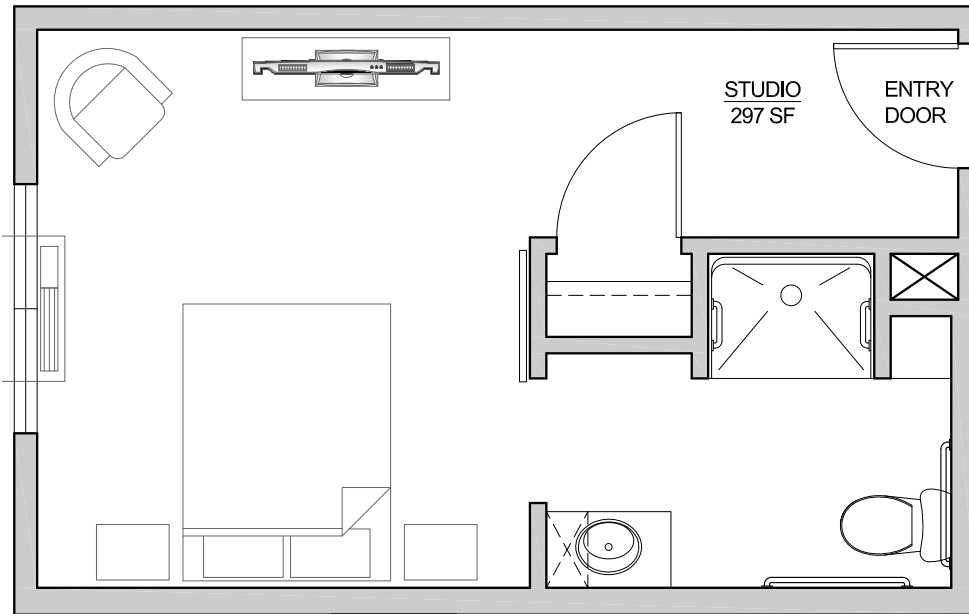

COMPANION SUITE (411 SF)

PRIVATE STUDIO (297 SF)